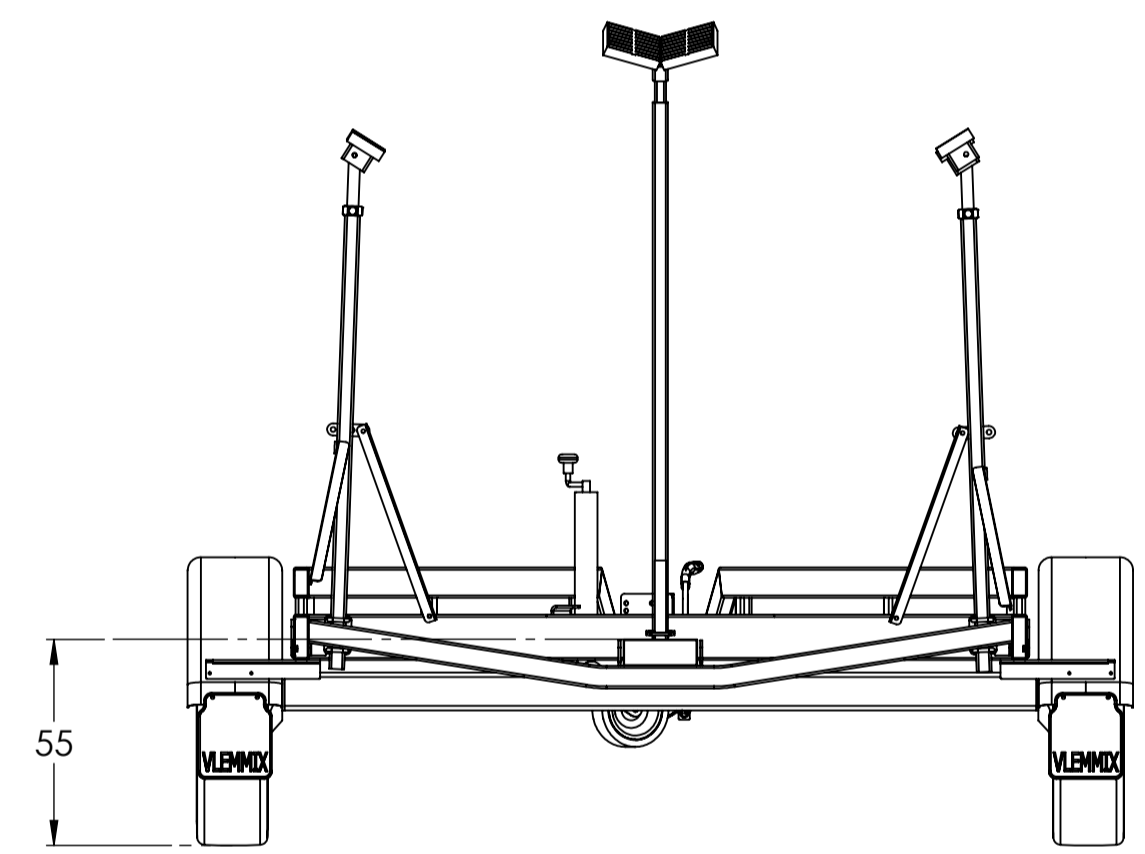

Profilelengths in Cm	
Variable kim support min - (Max)	Variable bow support min - (max)
40 - (70)	42 - (72)
60 - (90)	70 - (120)
80 - (110)	70 - (120)
100 - (130)	110 - (180)
120 - (150)	110 - (180)
150 - (180)	150 - (270)

SECTION P-P

SAILBOAT TRAILER 1000

2X 1350/1500/1800

©Vlemmix Trailers.
All rights reserved. This drawing and its contents
may not be made accessible and/or duplicated
for others without permission.

TOLERANCE: ISO 2768-MK
PROJECTION:

UNIT: mm
SCALE: 1:20

DRAWN BY: BV	DATE: 7-5-2026	DESCRIPTION:
DRAWING NO.: BT-10.0	REVISION: -	SIZE: A1
		SHEET: 10/10