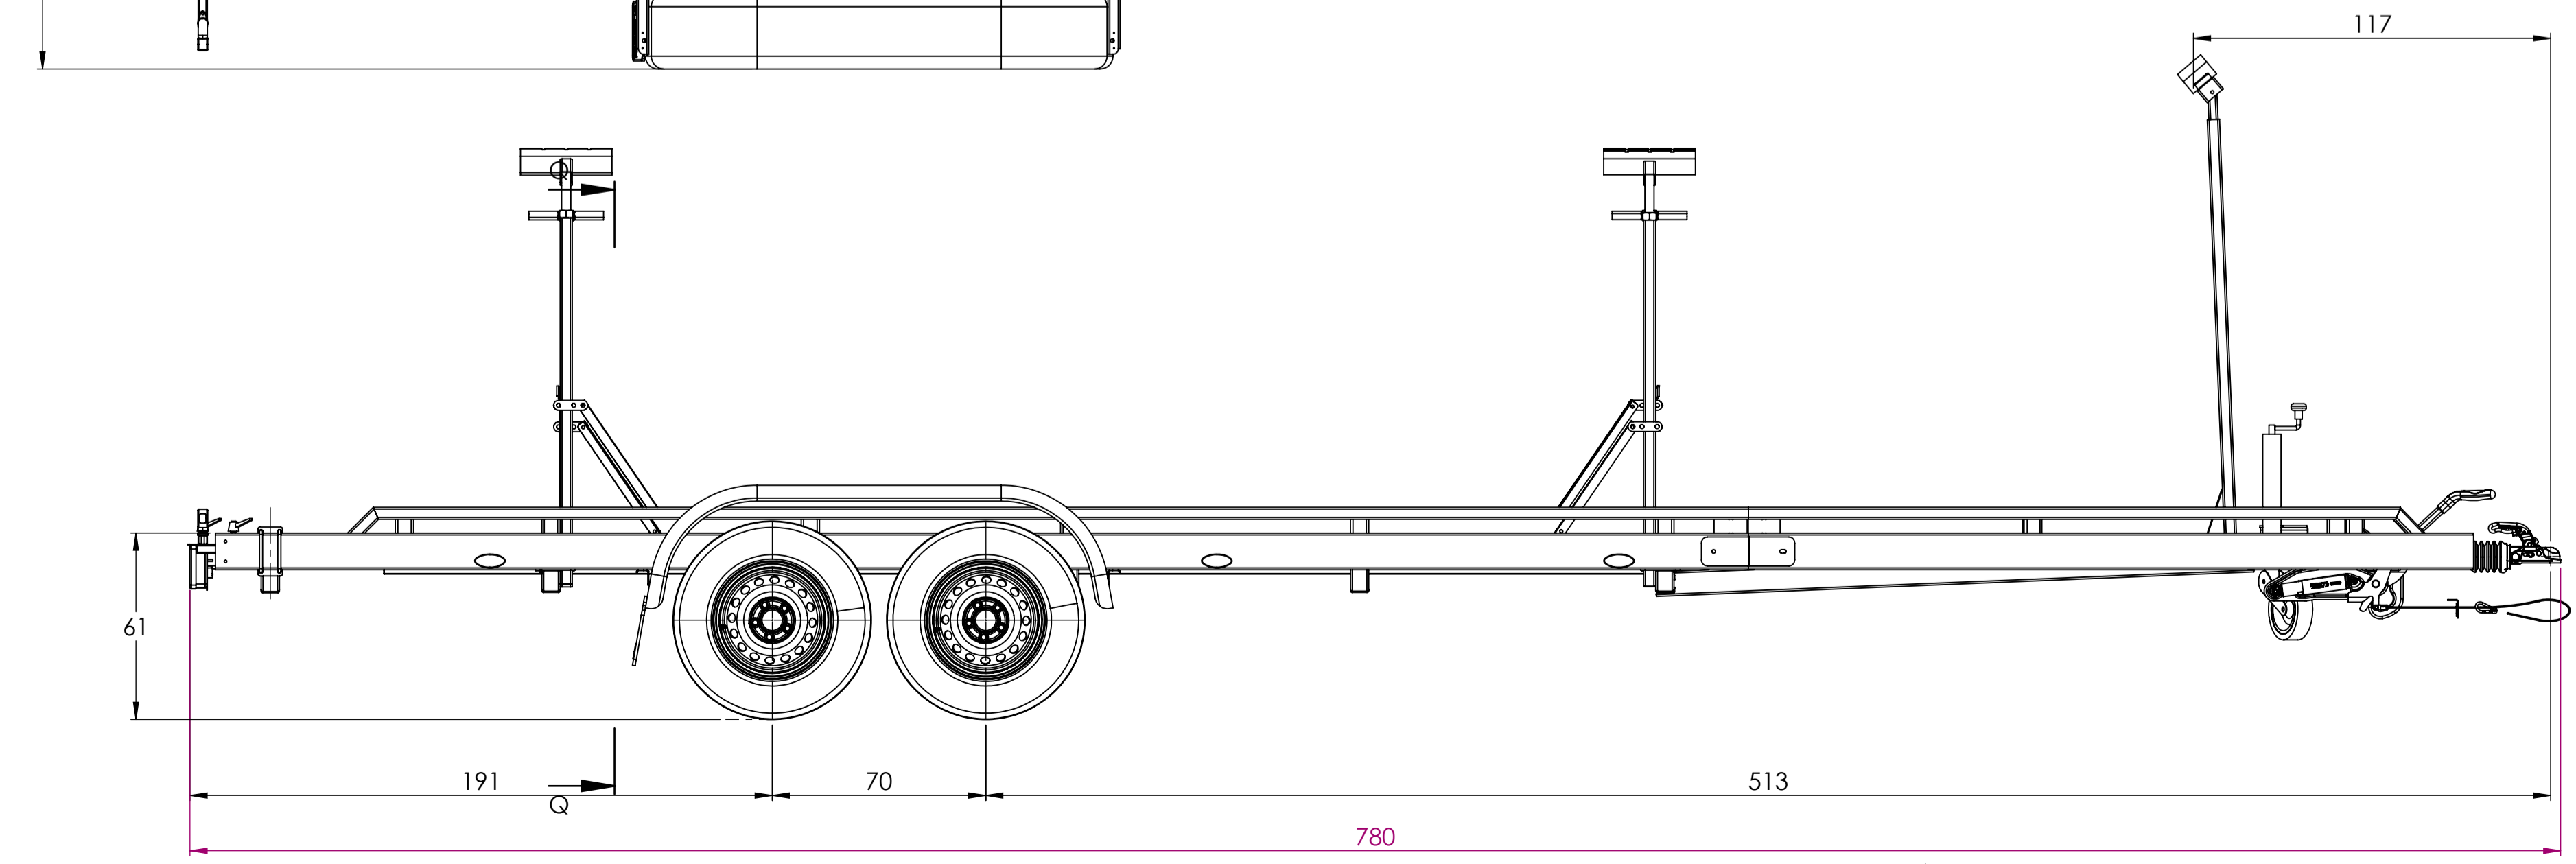

16

15

14

13

12

11

10

9

8

7

6

5

4

3

2

1

M

L

K

J

H

G

F

E

D

C

B

A

M

L

K

J

H

G

F

E

D

C

B

A

Profilelengths in Cm

Variable kim support min - (Max)	Variable bow support min - (max)
40 - (70)	42 - (72)
60 - (90)	70 - (120)
80 - (110)	70 - (120)
100 - (130)	110 - (180)
120 - (150)	110 - (180)
150 - (180)	150 - (270)

SAILBOAT TRAILER 780

2x AS 1350/1500/1800 kg

©Vlemmix Trailers.
All rights reserved. This drawing and its contents may not be made accessible and/or duplicated for others without permission.

TOLERANCE: ISO 2768-MK
PROJECTION:

UNIT: mm
SCALE: 1:17

DRAWN BY: BV
DATE: 6-5-2026

DESCRIPTION:

DRAWING NO.: BT-7.8
REVISION: -
SIZE: A1
SHEET: 10/10