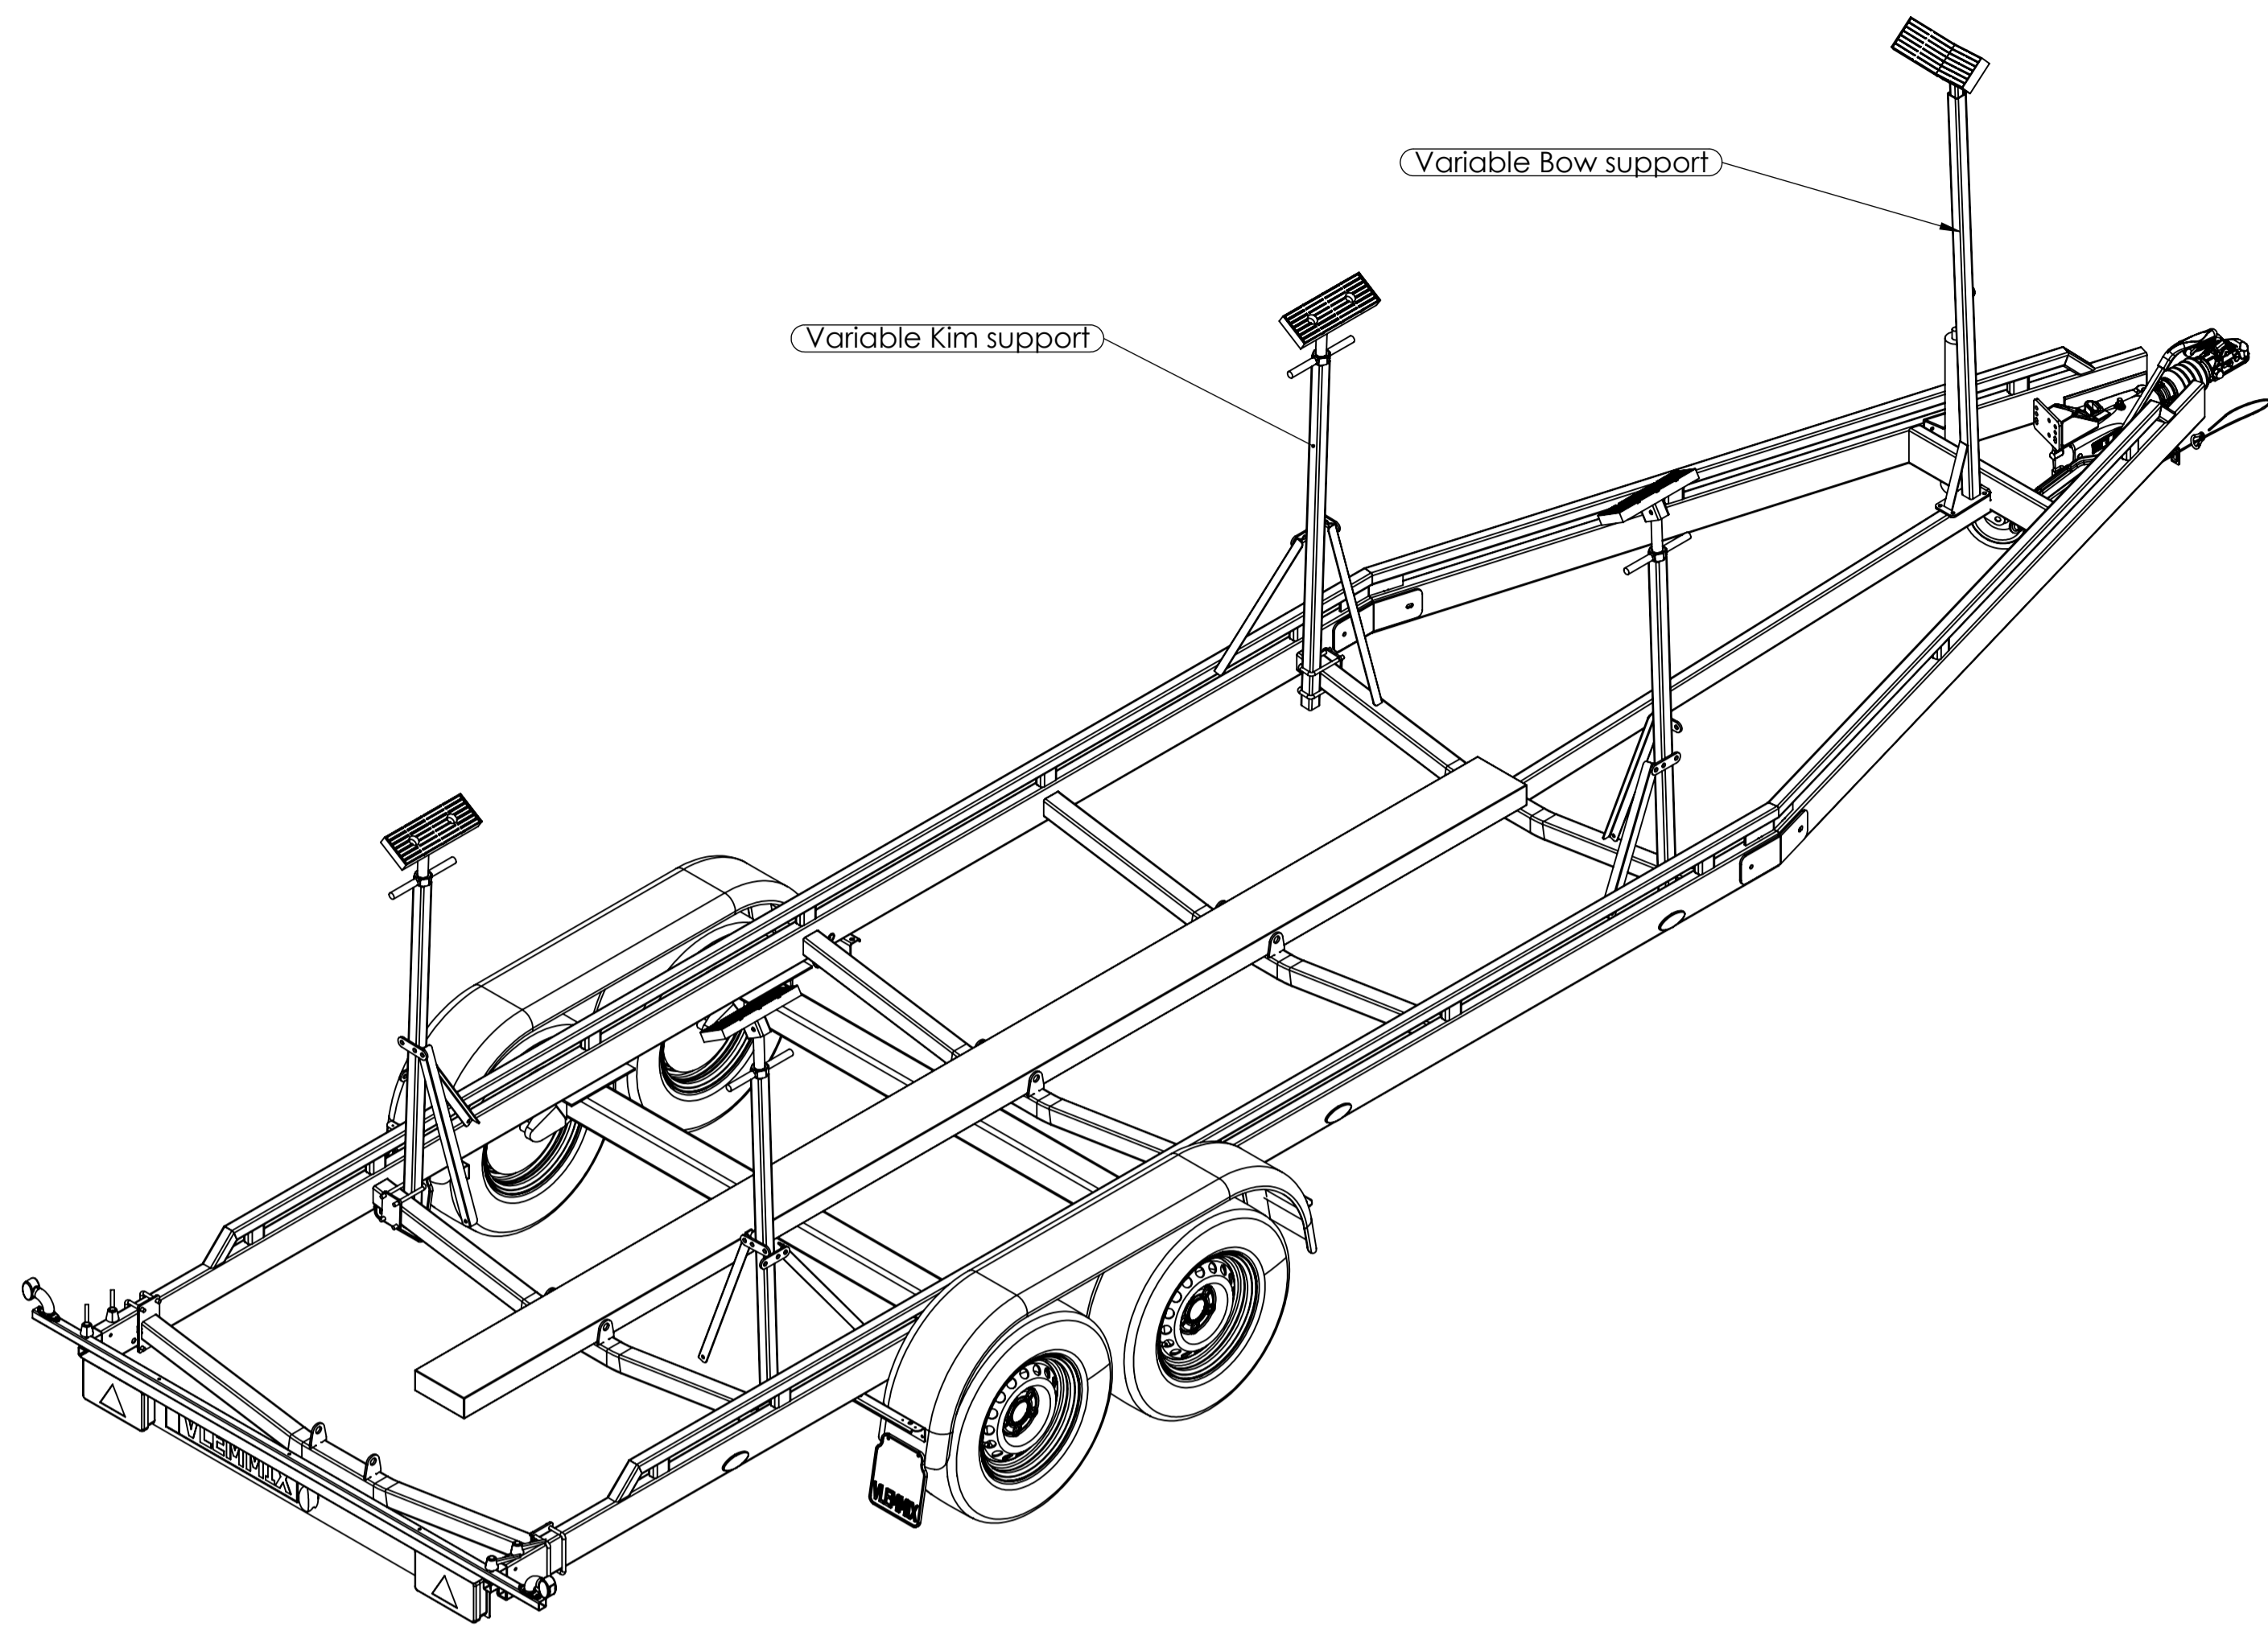

16

15

14

13

12

11

10

9

8

7

6

5

4

3

2

1

M

L

K

J

H

G

F

E

D

C

B

A

M

L

K

J

H

G

F

E

D

C

B

A

Profilelengths in Cm

Variable kim support min - (Max)	Variable bow support min - (max)
40 - (70)	42 - (72)
60 - (90)	70 - (120)
80 - (110)	70 - (120)
100 - (130)	110 - (180)
120 - (150)	110 - (180)
150 - (180)	150 - (270)

SAILBOAT TRAILER 780

2x AS 1350/1500/1800 kg

©Vlemmix Trailers.
All rights reserved. This drawing and its contents may not be made accessible and/or duplicated for others without permission.

TOLERANCE: ISO 2768-MK
PROJECTION:

UNIT: mm
SCALE: 1:17

DRAWN BY: BV
DATE: 6-5-2026

DESCRIPTION:

DRAWING NO.: BT-7.8
REVISION: -
SIZE: A1
SHEET: 10/10