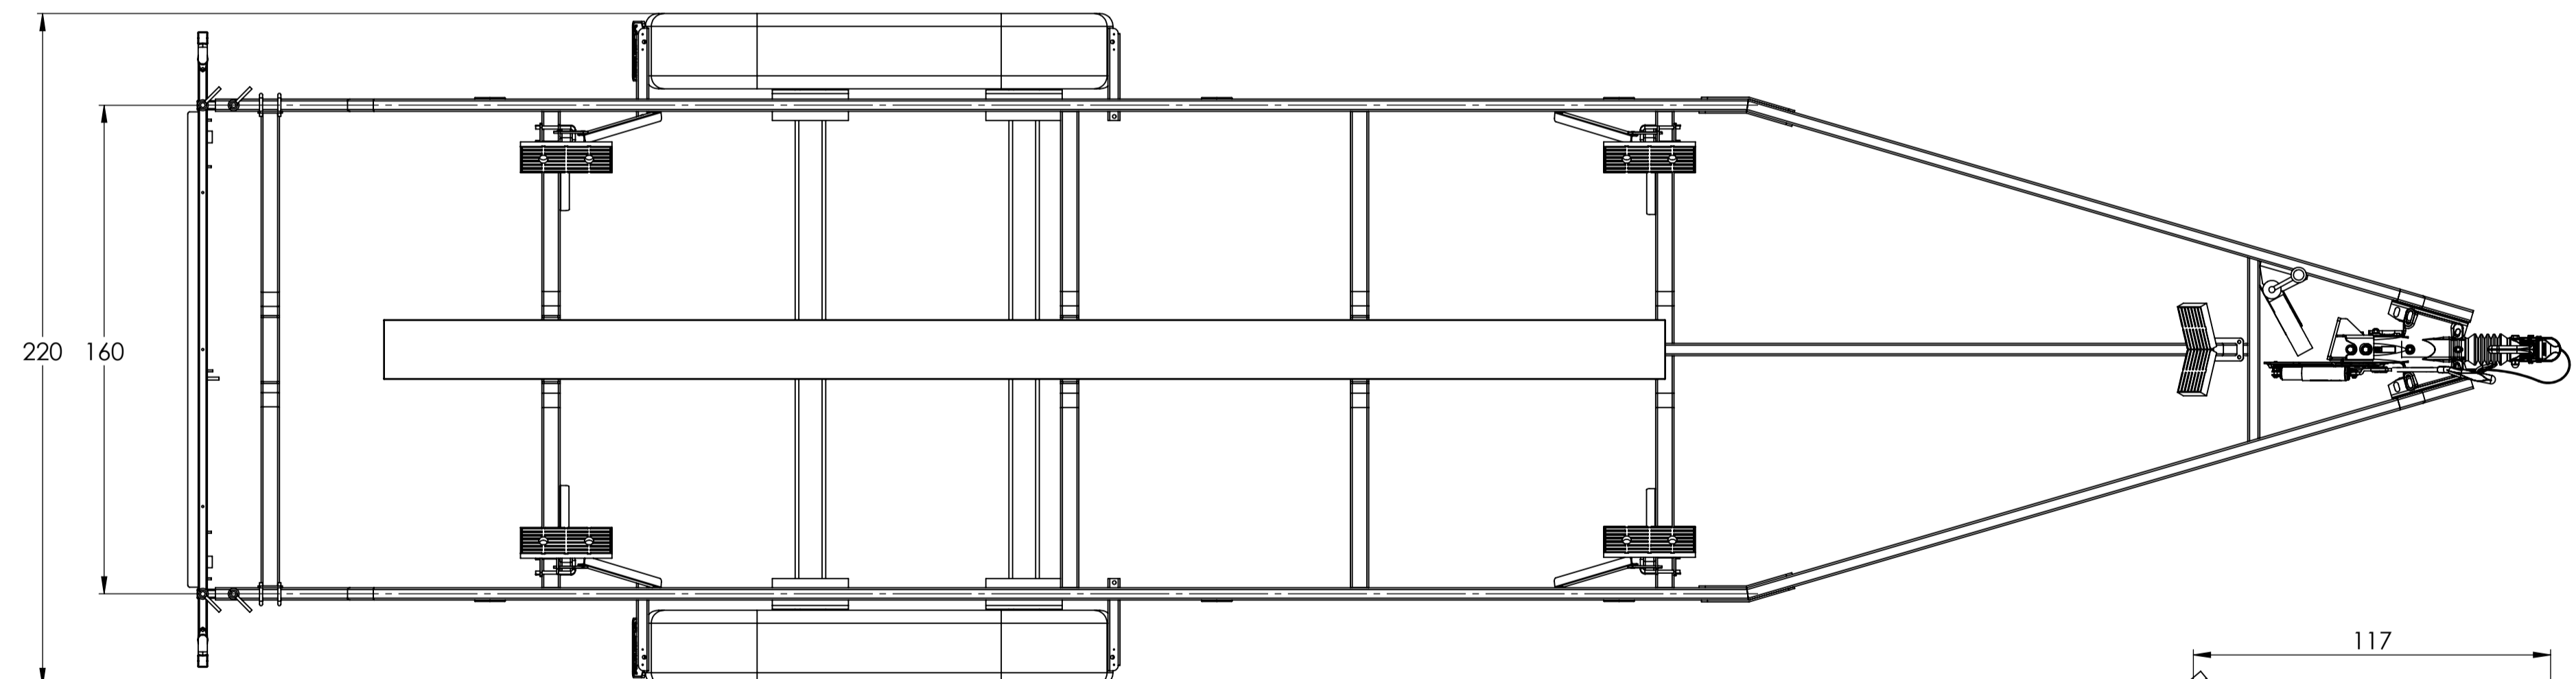

16

15

14

13

12

11

10

9

8

7

6

5

4

3

2

1

M

L

K

J

H

G

F

E

D

C

B

A

M

L

K

J

H

G

F

E

D

C

B

A

Profilelengths in Cm

Variable kim support min - (Max)	Variable bow support min - (max)
40 - (70)	42 - (72)
60 - (90)	70 - (120)
80 - (110)	70 - (120)
100 - (130)	110 - (180)
120 - (150)	110 - (180)
150 - (180)	150 - (270)

SAILBOAT TRAILER 780

2x AS 1350/1500/1800 kg

©Vlemmix Trailers.
All rights reserved. This drawing and its contents may not be made accessible and/or duplicated for others without permission.

TOLERANCE: ISO 2768-MK
PROJECTION:

UNIT: mm
SCALE: 1:17

DRAWN BY: BV
DATE: 6-5-2026

DESCRIPTION:

DRAWING NO.: BT-7.8
REVISION: -
SIZE: A1
SHEET: 10/10