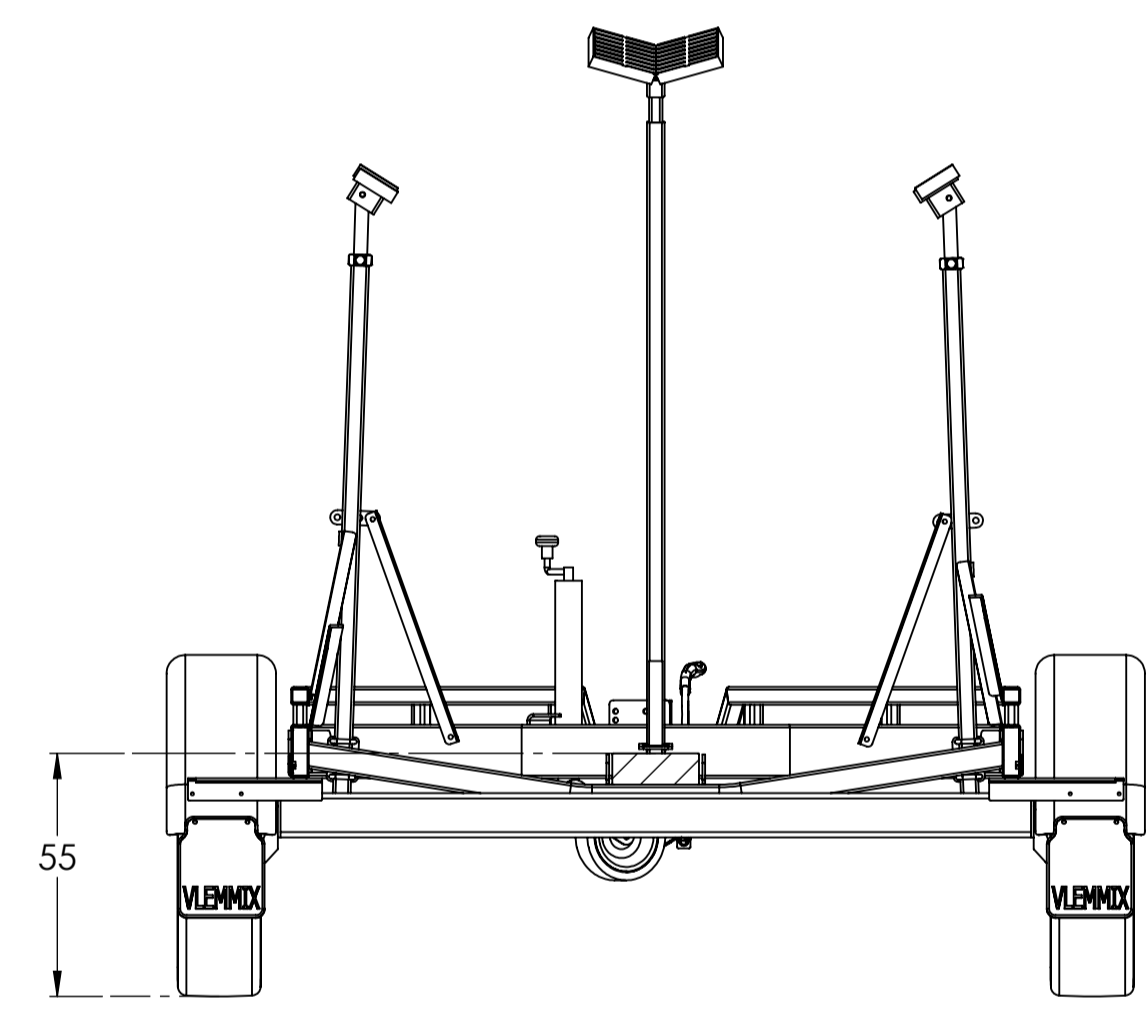

16

15

14

13

12

11

10

9

8

7

6

5

4

3

2

1

M

L

K

J

H

G

F

E

D

C

B

A

M

L

K

J

H

G

F

E

D

C

B

A

Profilelengths in Cm

Variable kim support min - (Max)	Variable bow support min - (max)
40 - (70)	42 - (72)
60 - (90)	70 - (120)
80 - (110)	70 - (120)
100 - (130)	110 - (180)
120 - (150)	110 - (180)
150 - (180)	150 - (270)

SAILBOAT TRAILER 780

2x AS 1350/1500/1800 kg

©Vlemmix Trailers.
All rights reserved. This drawing and its contents may not be made accessible and/or duplicated for others without permission.

TOLERANCE: ISO 2768-MK
PROJECTION:

UNIT: mm
SCALE: 1:17

DRAWN BY: BV
DATE: 6-5-2026

DESCRIPTION:

DRAWING NO.: BT-7.8
REVISION: -
SIZE: A1
SHEET: 10/10