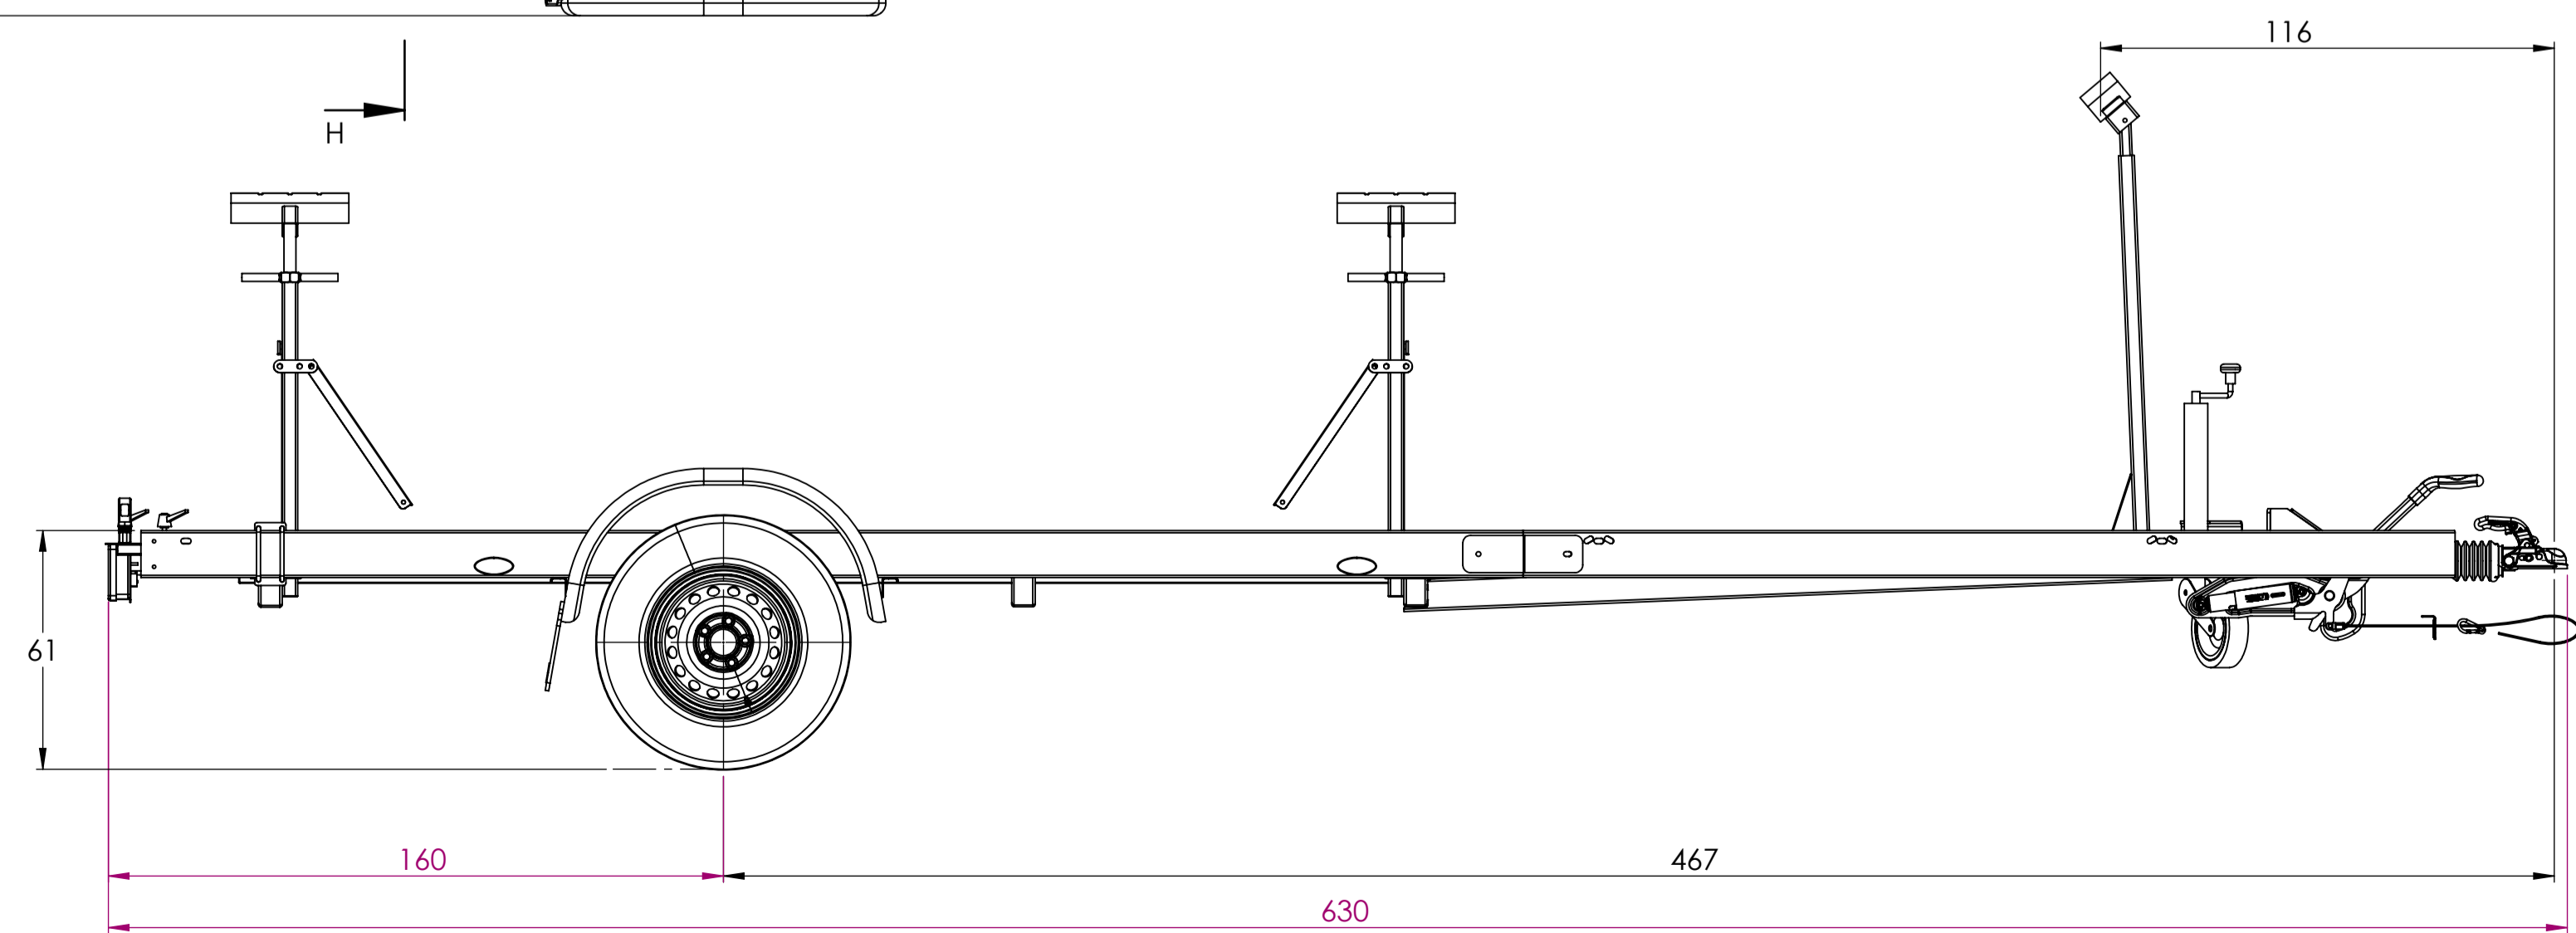

Profilelengths in Cm	
Variable kim support min - (Max)	variable bow support min - (max)
40 - (70)	42 - (72)
60 - (90)	70 - (120)
80 - (110)	70 - (120)
100 - (130)	110 - (180)
120 - (150)	110 - (180)
150 - (180)	150 - (270)

SAILBOAT TRAILER 630 ZR

1x 1350/1500 kg

©Vlemmix Trailers.
All rights reserved. This drawing and its contents
may not be made accessible and/or duplicated
for others without permission.

TOLERANCE: ISO 2768-MK
PROJECTION:

UNIT: cm
SCALE: 1:16

DRAWN BY: BV	REVISION: -	SIZE: A1
DATE: 6-5-2026	DESCRIPTION: BT-6.3-ZR	SHEET: 4/5