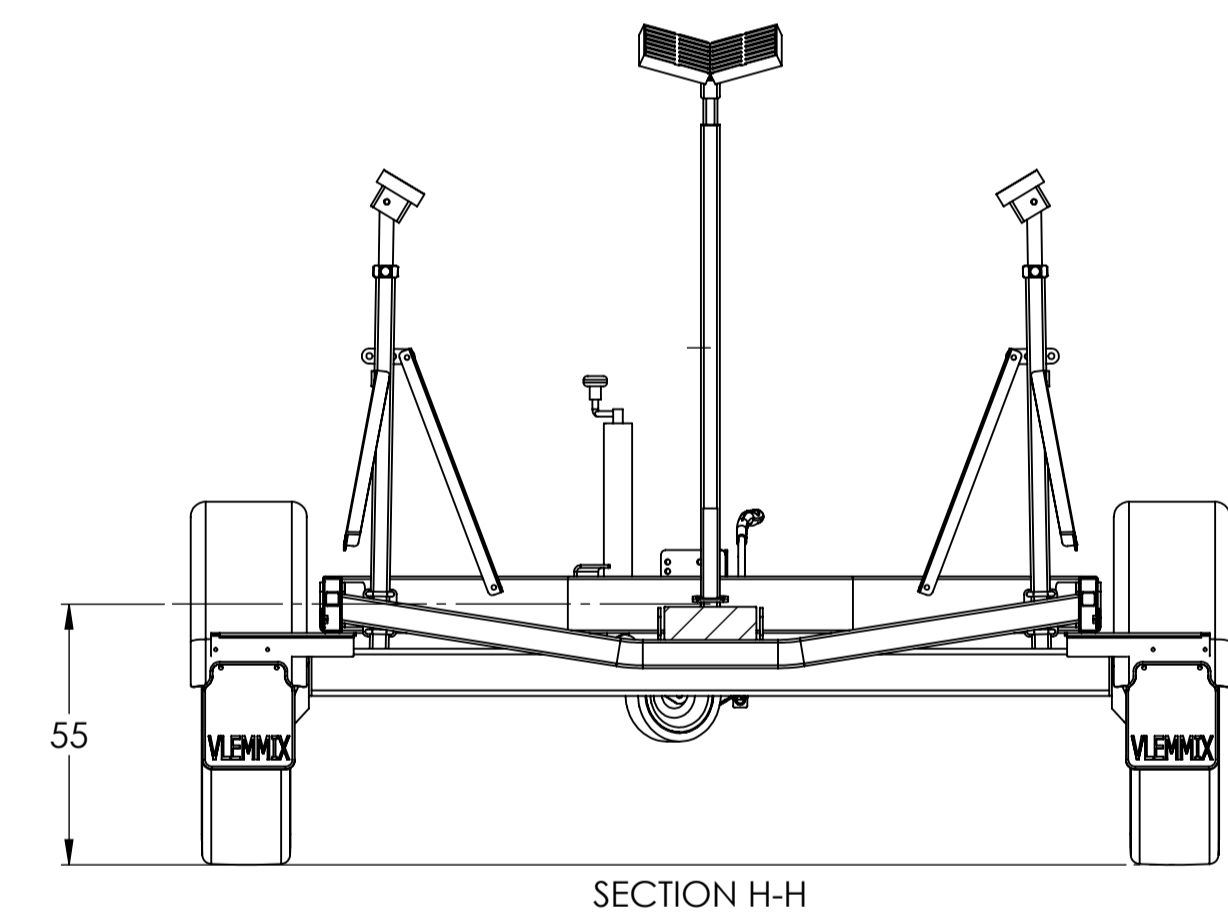

Profilelengths in Cm	
Variable kim support min - (Max)	variable bow support min - (max)
40 - (70)	42 - (72)
60 - (90)	70 - (120)
80 - (110)	70 - (120)
100 - (130)	110 - (180)
120 - (150)	110 - (180)
150 - (180)	150 - (270)

SAILBOAT TRAILER 630 ZR

1x 1350/1500 kg

©Vlemmix Trailers.
All rights reserved. This drawing and its contents
may not be made accessible and/or duplicated
for others without permission.

TOLERANCE: ISO 2768-MK
PROJECTION:

UNIT: cm
SCALE: 1:16

DRAWN BY: BV	REVISION: -	SIZE: A1
DATE: 6-5-2026	DESCRIPTION: BT-6.3-ZR	SHEET: 4/5