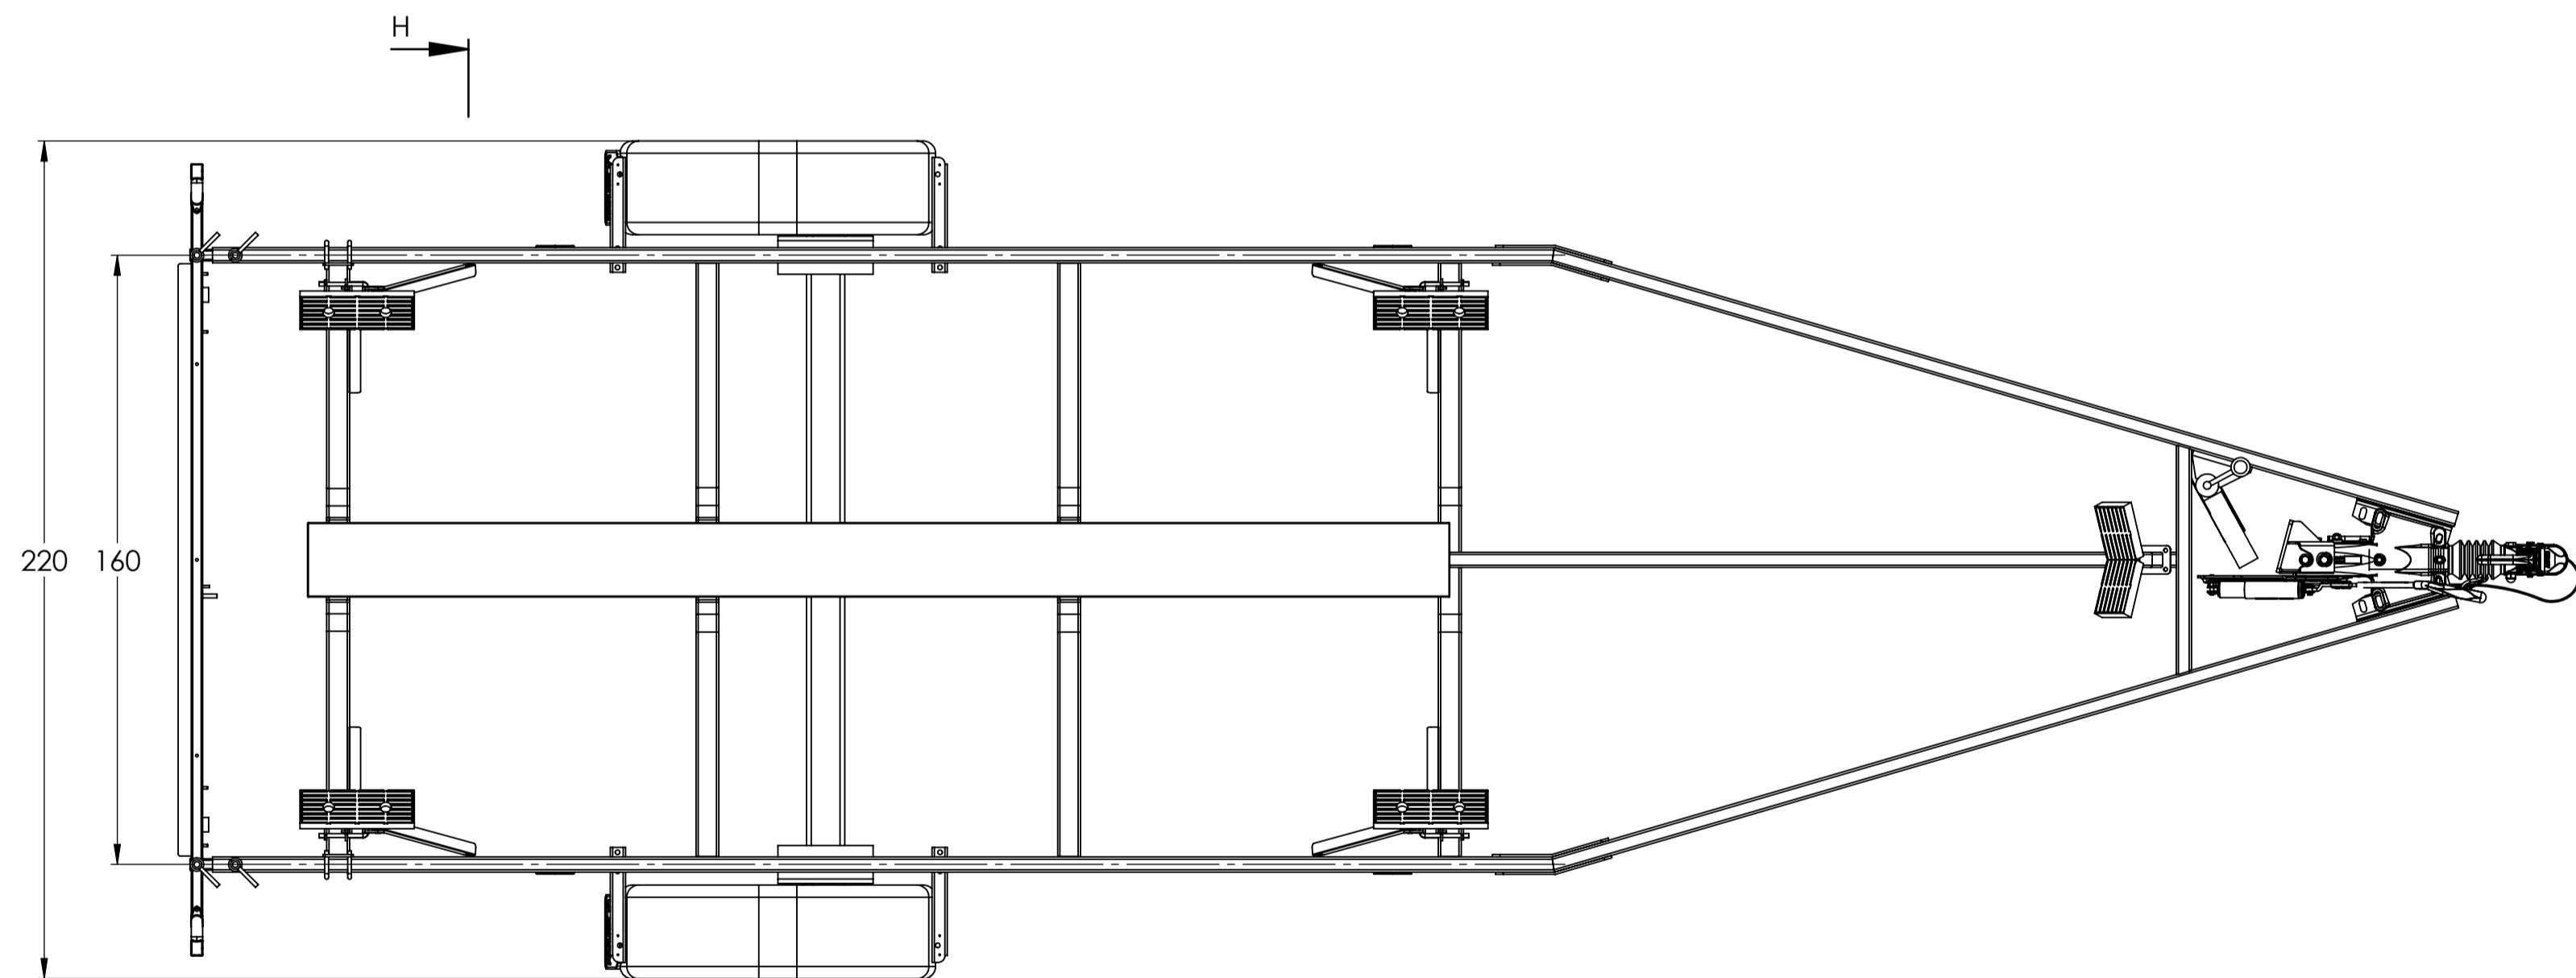

Profilelengths in Cm	
Variable kim support min - (Max)	variable bow support min - (max)
40 - (70)	42 - (72)
60 - (90)	70 - (120)
80 - (110)	70 - (120)
100 - (130)	110 - (180)
120 - (150)	110 - (180)
150 - (180)	150 - (270)

SAILBOAT TRAILER 630 ZR

1x 1350/1500 kg

©Vlemmix Trailers.
All rights reserved. This drawing and its contents
may not be made accessible and/or duplicated
for others without permission.

TOLERANCE: ISO 2768-MK
PROJECTION:

UNIT: cm
SCALE: 1:16

DRAWN BY: BV	REVISION: -	SIZE: A1
DATE: 6-5-2026	DESCRIPTION: BT-6.3-ZR	SHEET: 4/5