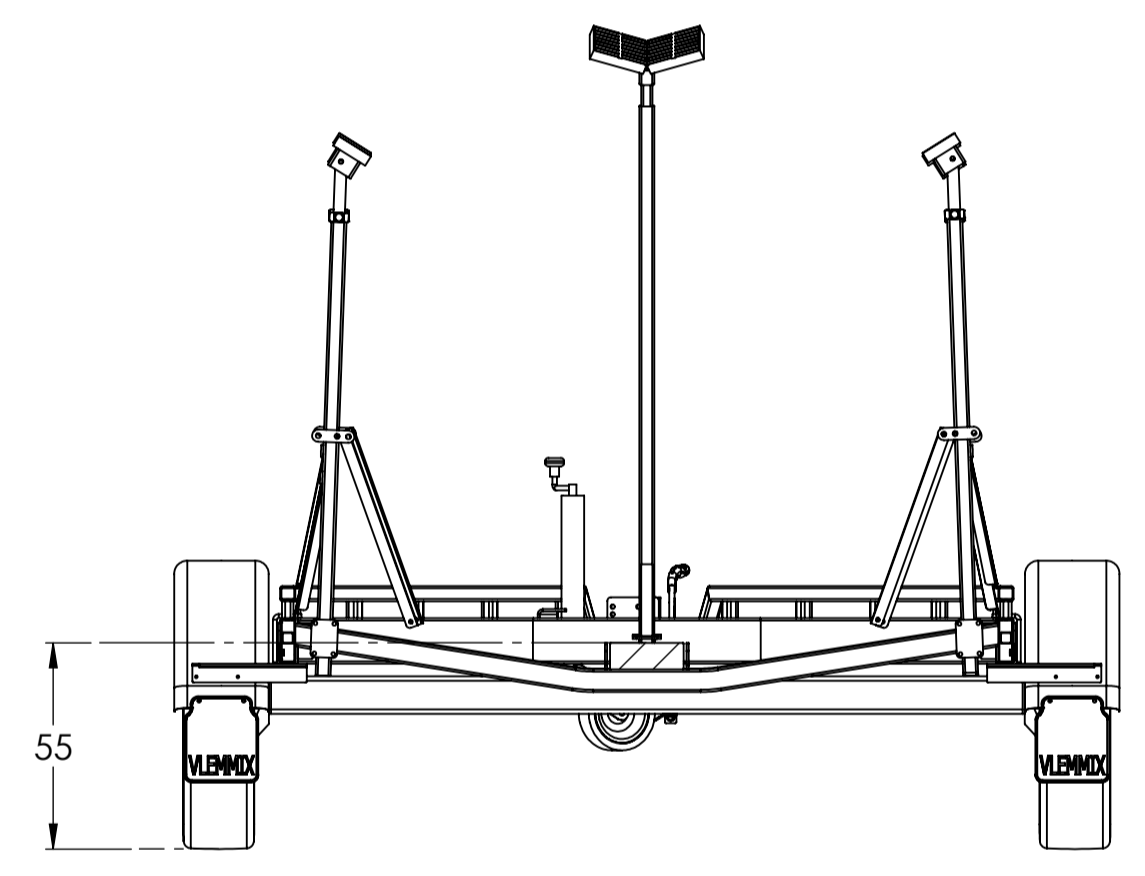

Profilelengths in Cm	
Variable kim support min - (Max)	Variable Bow support min - (max)
40 - (70)	42 - (72)
60 - (90)	70 - (120)
80 - (110)	70 - (120)
100 - (130)	110 - (180)
120 - (150)	110 - (180)
150 - (180)	150 - (270)

SAILBOAT TRAILER 840

2X 1350/1500/1800

©Vlemmix Trailers.
All rights reserved. This drawing and its contents may not be made accessible and/or duplicated for others without permission.

TOLERANCE: ISO 2768-MK
PROJECTION:

UNIT: mm
SCALE: 1:20

DRAWN BY: BV	REVISION: -	SIZE: A1
DATE: 7-5-2026	DRAWING NO.: BT-8.4	SHEET: 10/10
DESCRIPTION:		