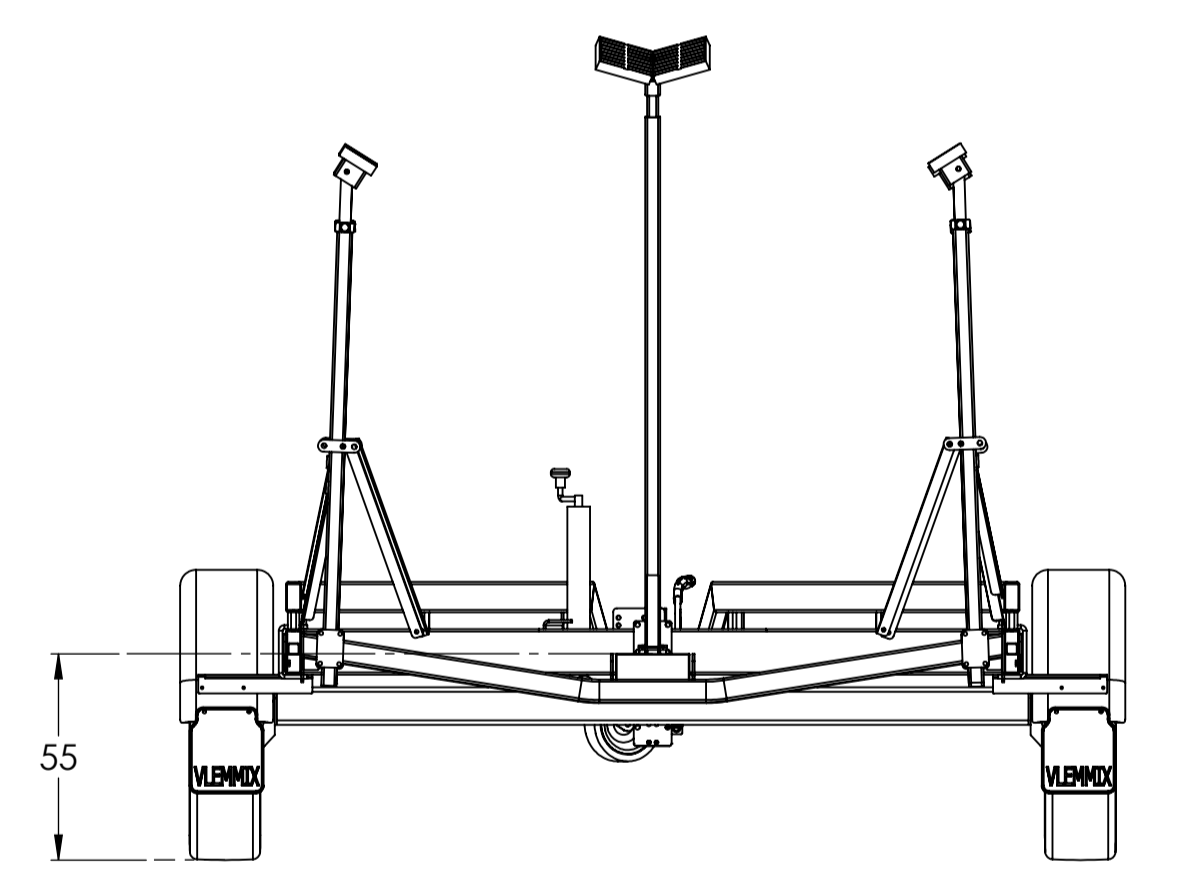

Profilelengths in Cm	
Variable kim support min - (Max)	Variable bow support min - (max)
40 - (70)	42 - (72)
60 - (90)	70 - (120)
80 - (110)	70 - (120)
100 - (130)	110 - (180)
120 - (150)	110 - (180)
150 - (180)	150 - (270)

SAILBOAT TRAILER 1000

2X 1350/1500/1800

©Vlemmix Trailers.
All rights reserved. This drawing and its contents may not be made accessible and/or duplicated for others without permission.

TOLERANCE: ISO 2768-MK
PROJECTION:

UNIT: mm
SCALE: 1:20

DRAWN BY: BV
DATE: 7-5-2026
DESCRIPTION:
DRAWING NO.: BT-10.0
REVISION: -
SIZE: A1
SHEET: 5/10