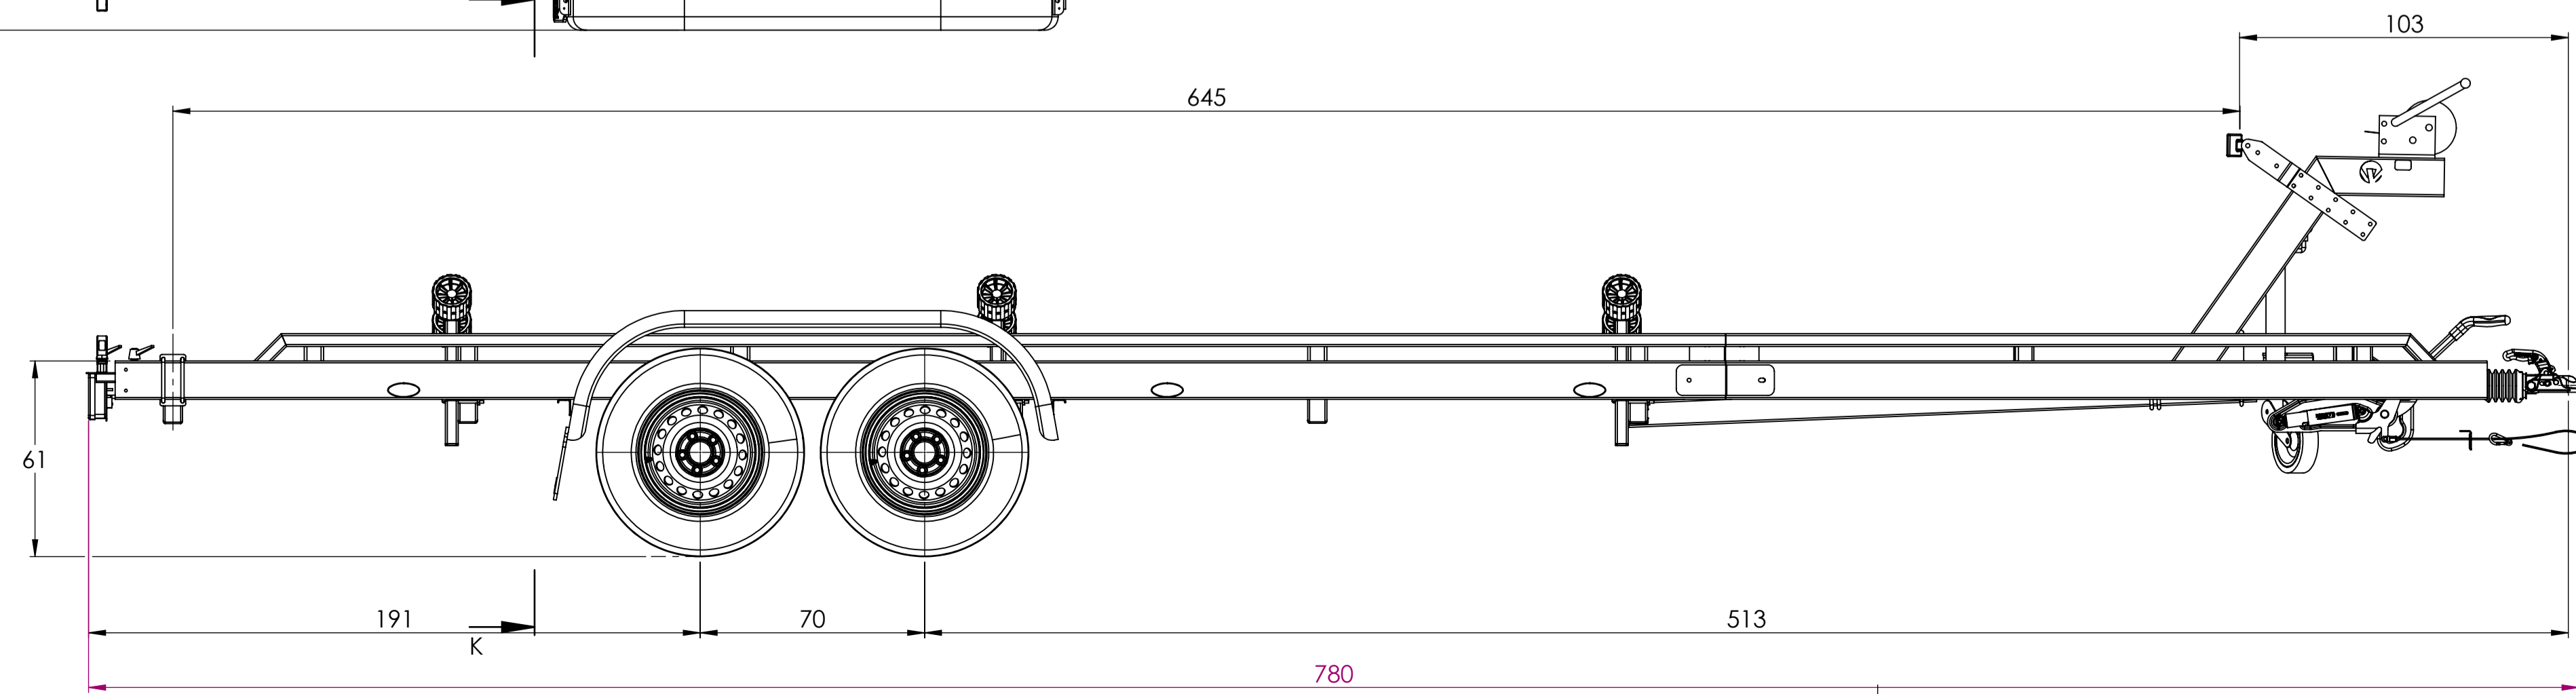

SECTION K-K

BOAT TRAILER 780

2x AS 1350/1500/1800 kg

©Vlemmix Trailers. All rights reserved. This drawing and its contents may not be made accessible and/or duplicated for others without permission.	
TOLERANCE: ISO 2768-MK	DRAWN BY: BV
PROJECTION:	DATE: 6-5-2026
UNIT: mm	DESCRIPTION:
SCALE: 1:16	DRAWING NO.: BT-7.8

REVISION: -	SIZE: A1
	SHEET: 6/10