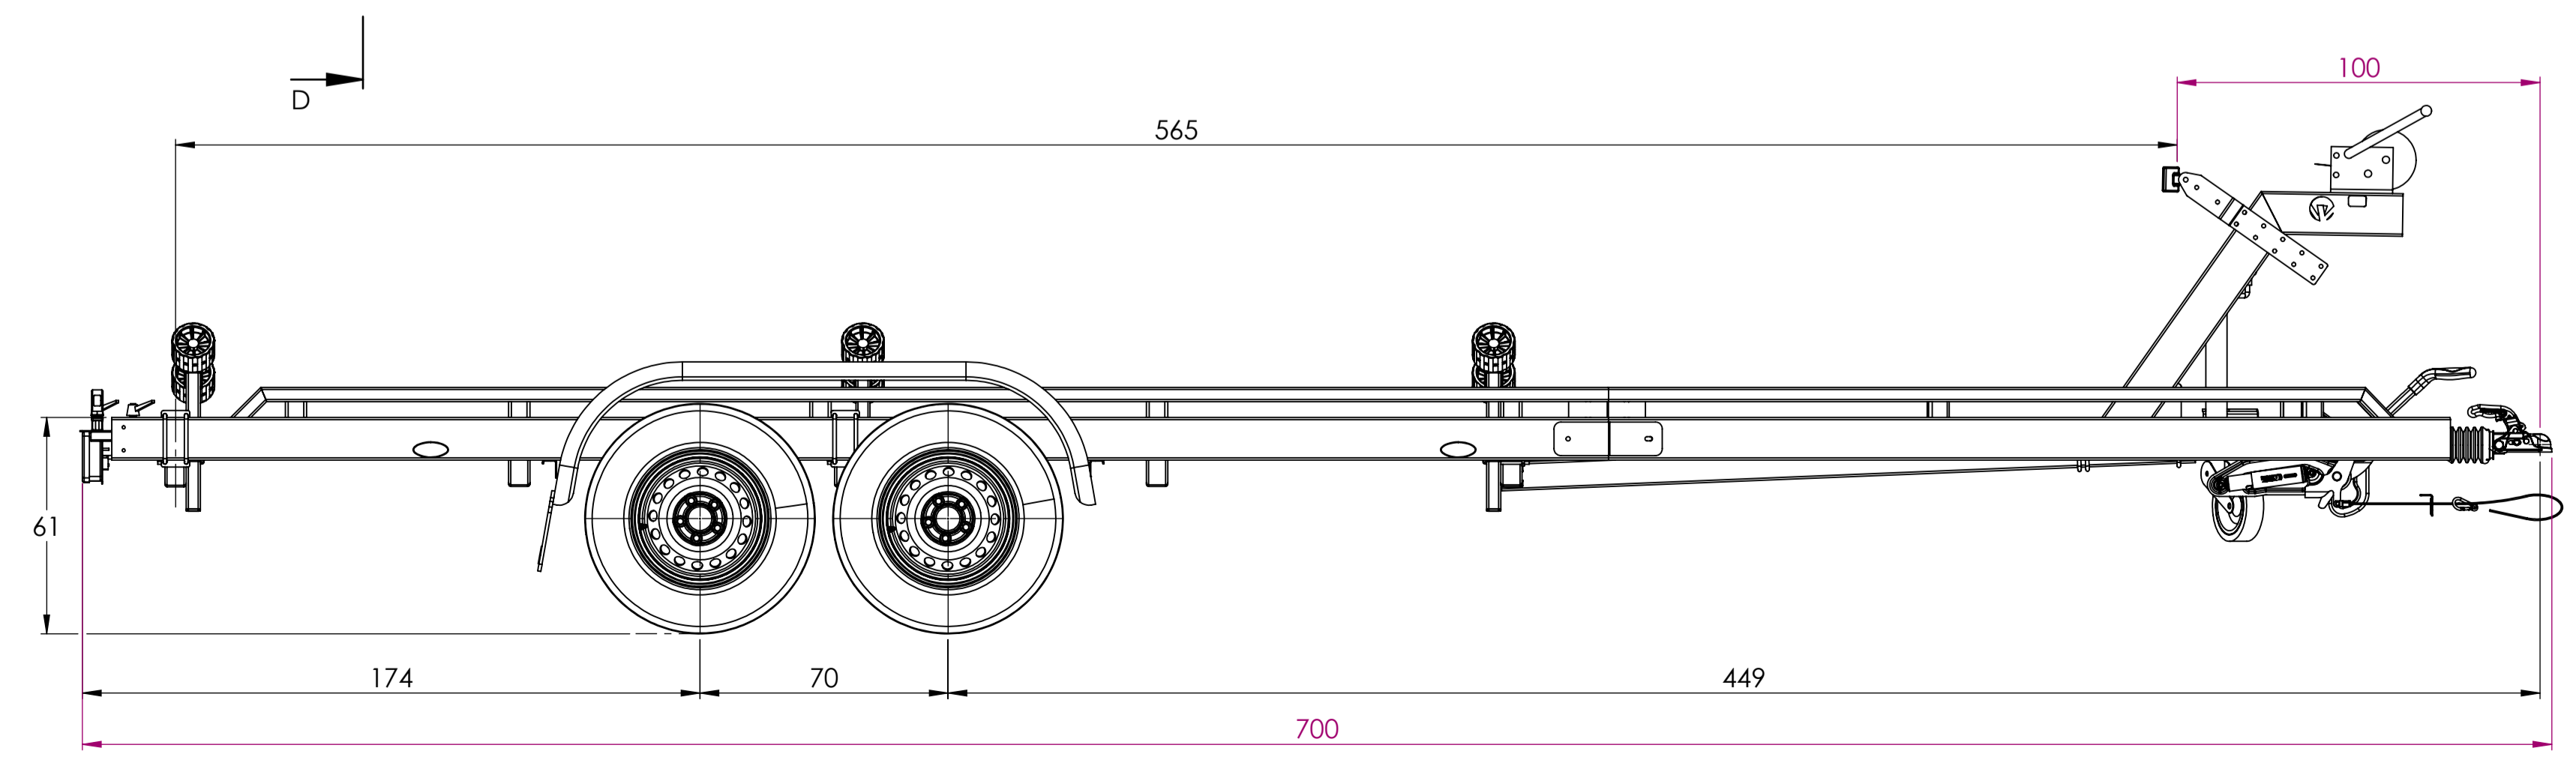

SECTION D-D

BOAT TRAILER 700

2X 1350/1500/1800

<small>©Vlemmix Trailers. All rights reserved. This drawing and its contents may not be made accessible and/or duplicated for others without permission.</small>	
TOLERANCE: ISO 2768-MK	DRAWN BY: BV
PROJECTION:	DATE: 6-5-2026
UNIT: mm	DESCRIPTION: BOOTTRAILER 7.0 M
SCALE: 1:16	DRAWING NO.: BT-7.0

REVISION: -	SIZE: A1
SHEET: 1/10	