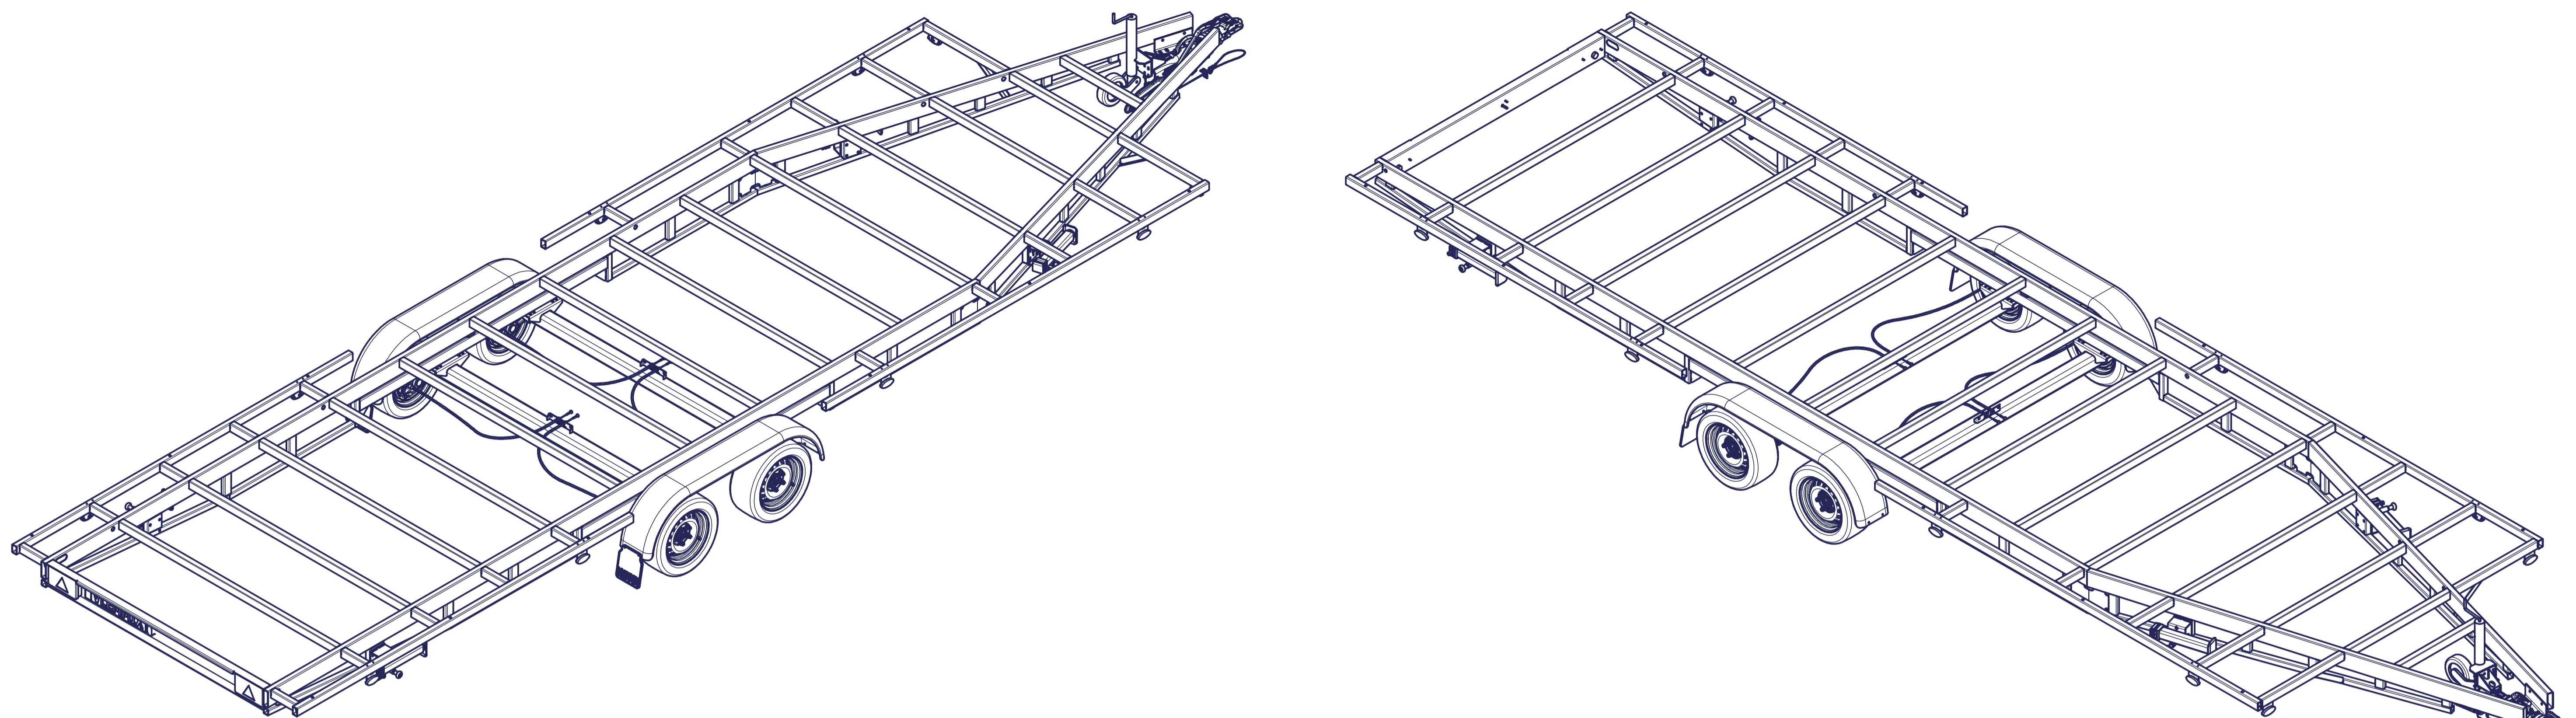

12 11 10 9 8 7 6 5 4 3 2 1

12 11 10 9 8 7 6 5 4 3 2 1

TINY HOUSE 780 PLATEAU

Surface treatment: FRAME - ZINC PLATED	
QTY:	© VLEMMIX AANHANGWAGENS This drawing and its contents may not be made accessible and/or duplicated for others without permission. All rights reserved.
TOLERANCE:	UNIT: DRAWN BY: J.H.
ISO 2768-MK	mm DATE: 20-7-2020
PROJECT/DRAWING NO.: TINY HOUSE_PLATEAU	
SCALE:	DESCRIPTION: TINY HOUSE PLATEAU
SHEET: 5	
SHEETS: 9	

A1

1 : 20

TINY HOUSE PLATEAU

5
9