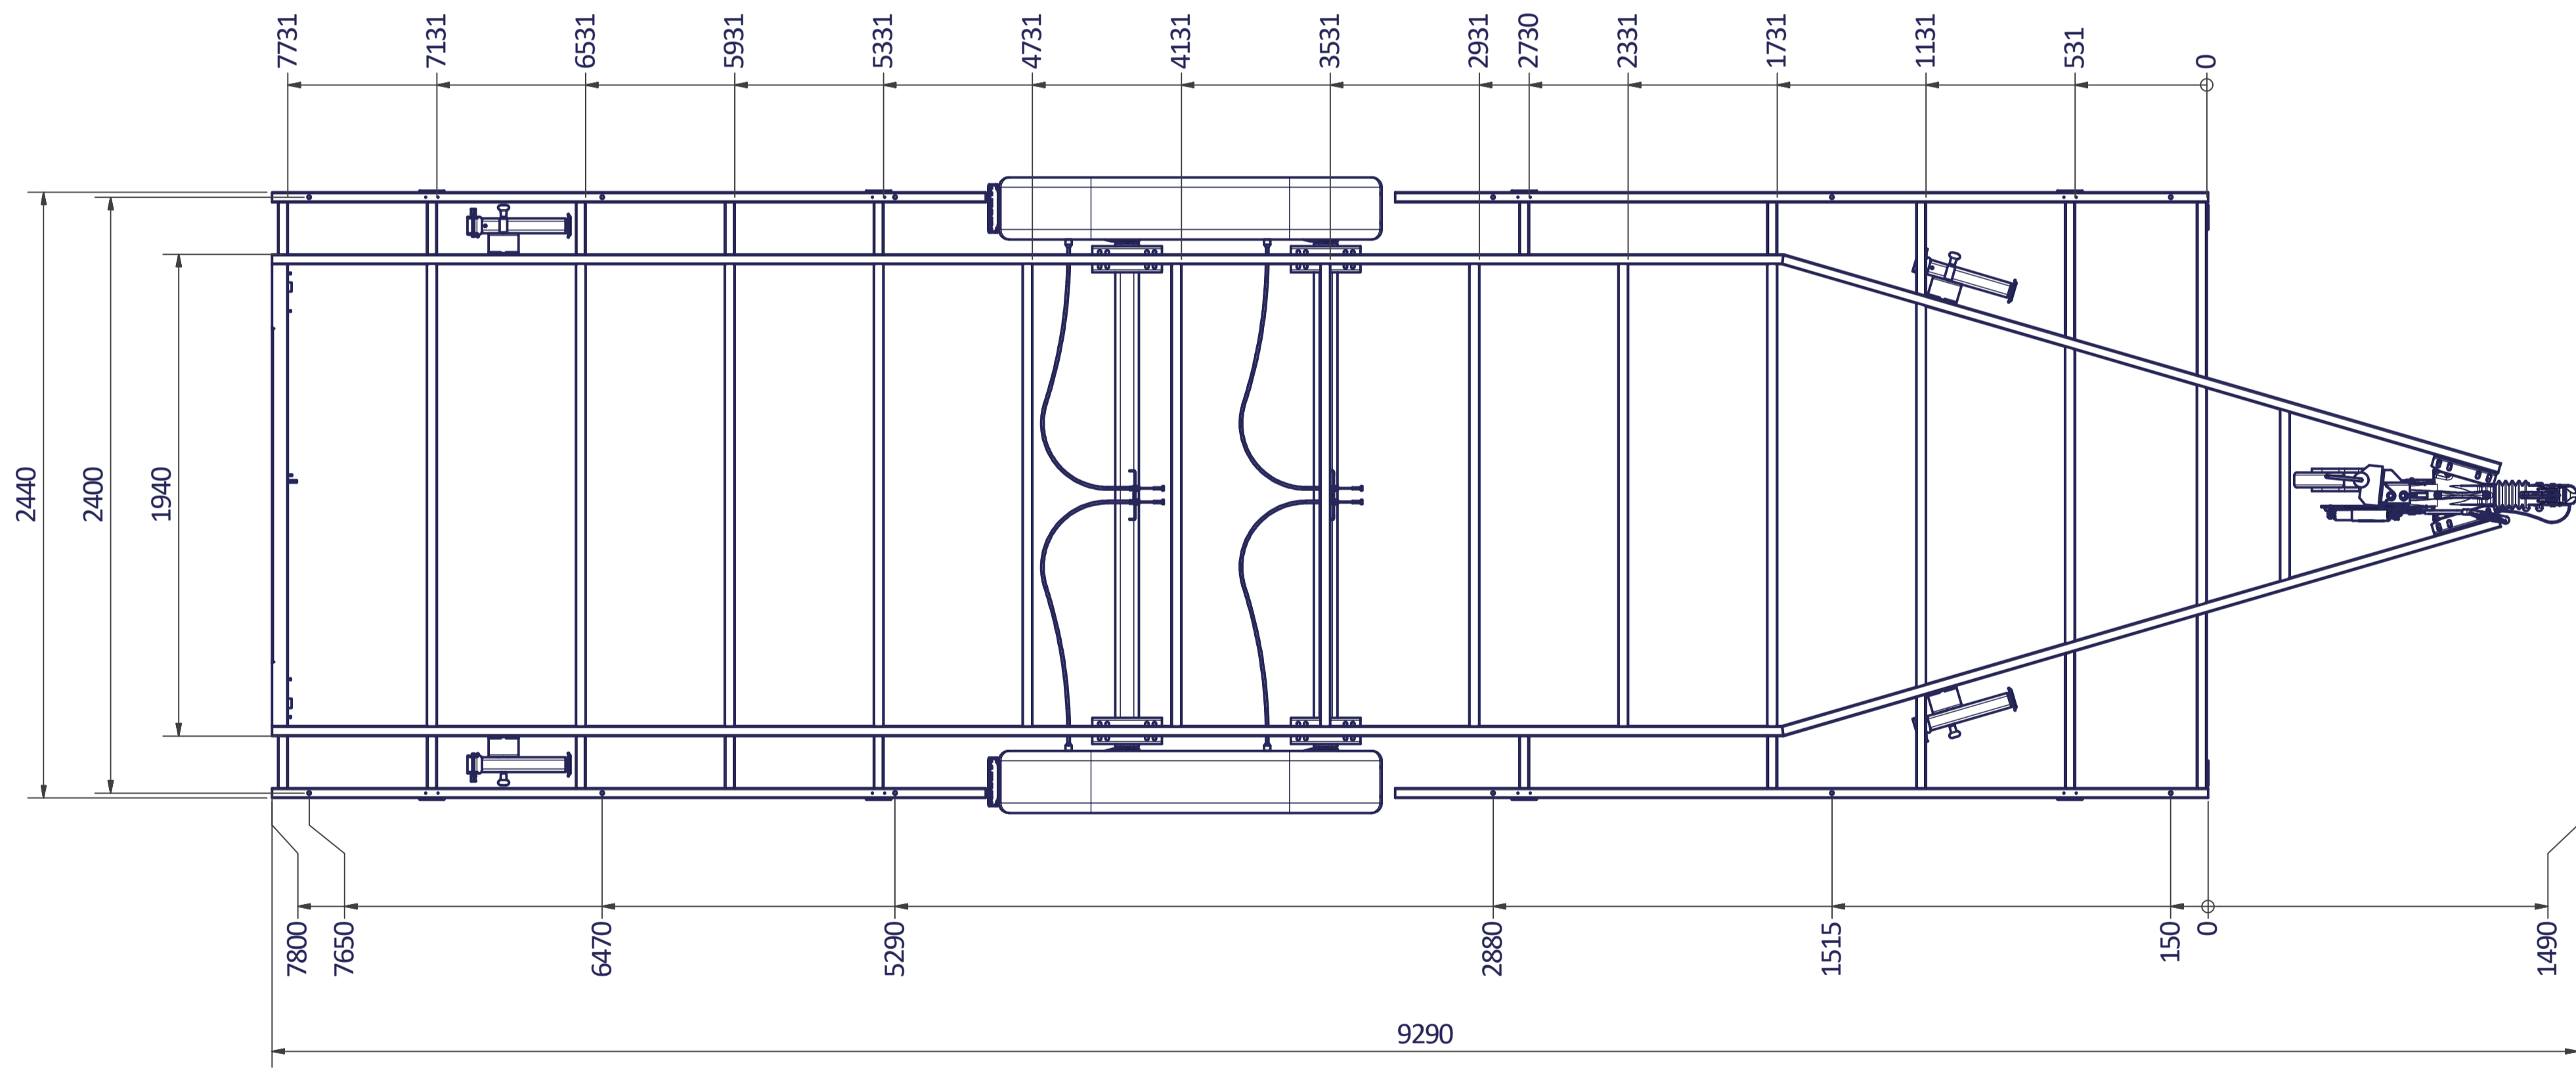

12 11 10 9 8 7 6 5 4 3 2 1

12 11 10 9 8 7 6 5 4 3 2 1

TINY HOUSE 780 PLATEAU

Surface treatment: FRAME - ZINC PLATED	
QTY:	© VLEMMIX AANHANGWAGENS This drawing and its contents may not be made accessible and/or duplicated for others without permission. All rights reserved.
TOLERANCE:	UNIT: DRAWN BY: J.H.
ISO 2768-MK	mm DATE: 20-7-2020
PROJECT/DRAWING NO.: TINY HOUSE_PLATEAU	
SCALE:	DESCRIPTION: TINY HOUSE PLATEAU
SHEET: 5	
SHEETS: 9	

A1

1 : 20

TINY HOUSE PLATEAU

5
9