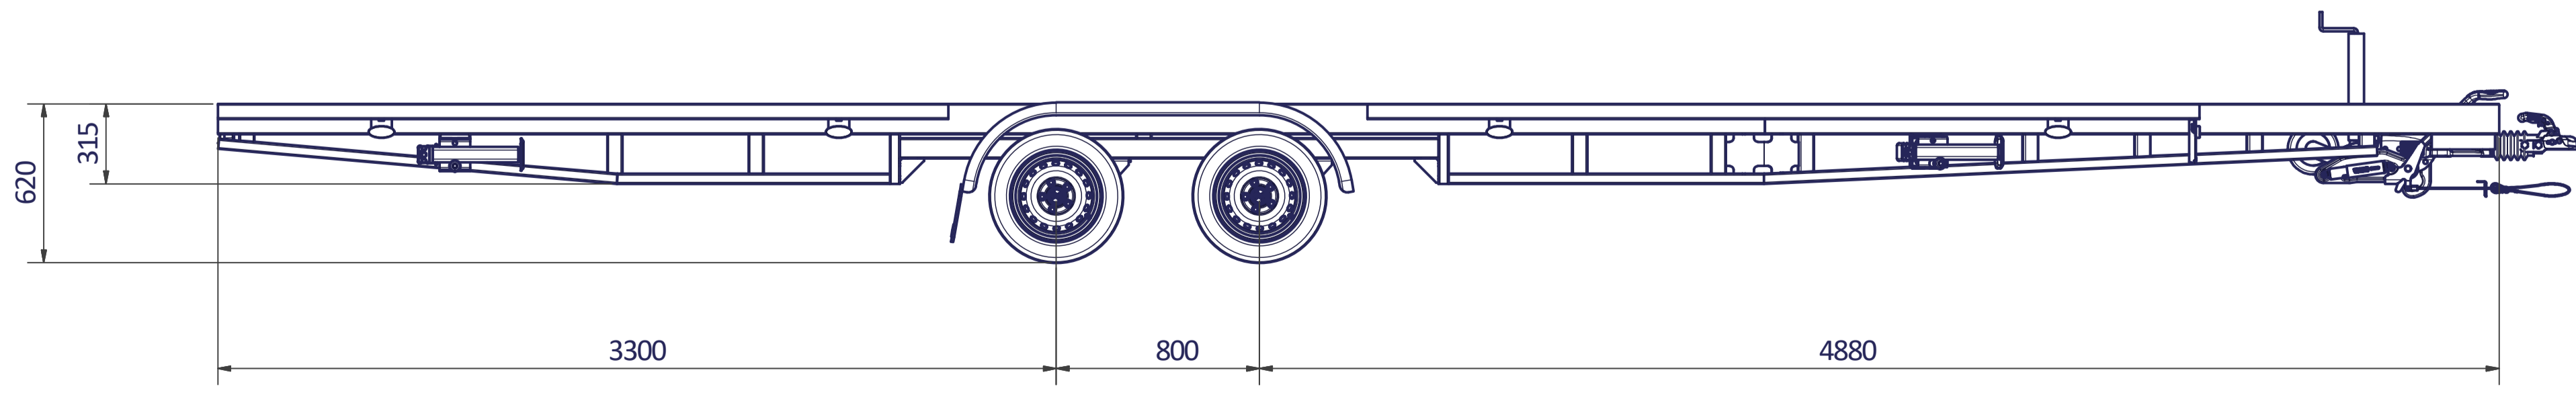

12 11 10 9 8 7 6 5 4 3 2 1

12 11 10 9 8 7 6 5 4 3 2 1

TINY HOUSE 780 PLATEAU

Surface treatment: FRAME - ZINC PLATED	
QTY:	© VLEMMIX AANHANGWAGENS This drawing and its contents may not be made accessible and/or duplicated for others without permission. All rights reserved.
TOLERANCE:	UNIT: DRAWN BY: J.H.
ISO 2768-MK	mm DATE: 20-7-2020
PROJECT/DRAWING NO.: TINY HOUSE_PLATEAU	
SCALE:	DESCRIPTION: TINY HOUSE PLATEAU
SHEET: 5	
SHEETS: 9	

A1

1 : 20

TINY HOUSE PLATEAU

5
9