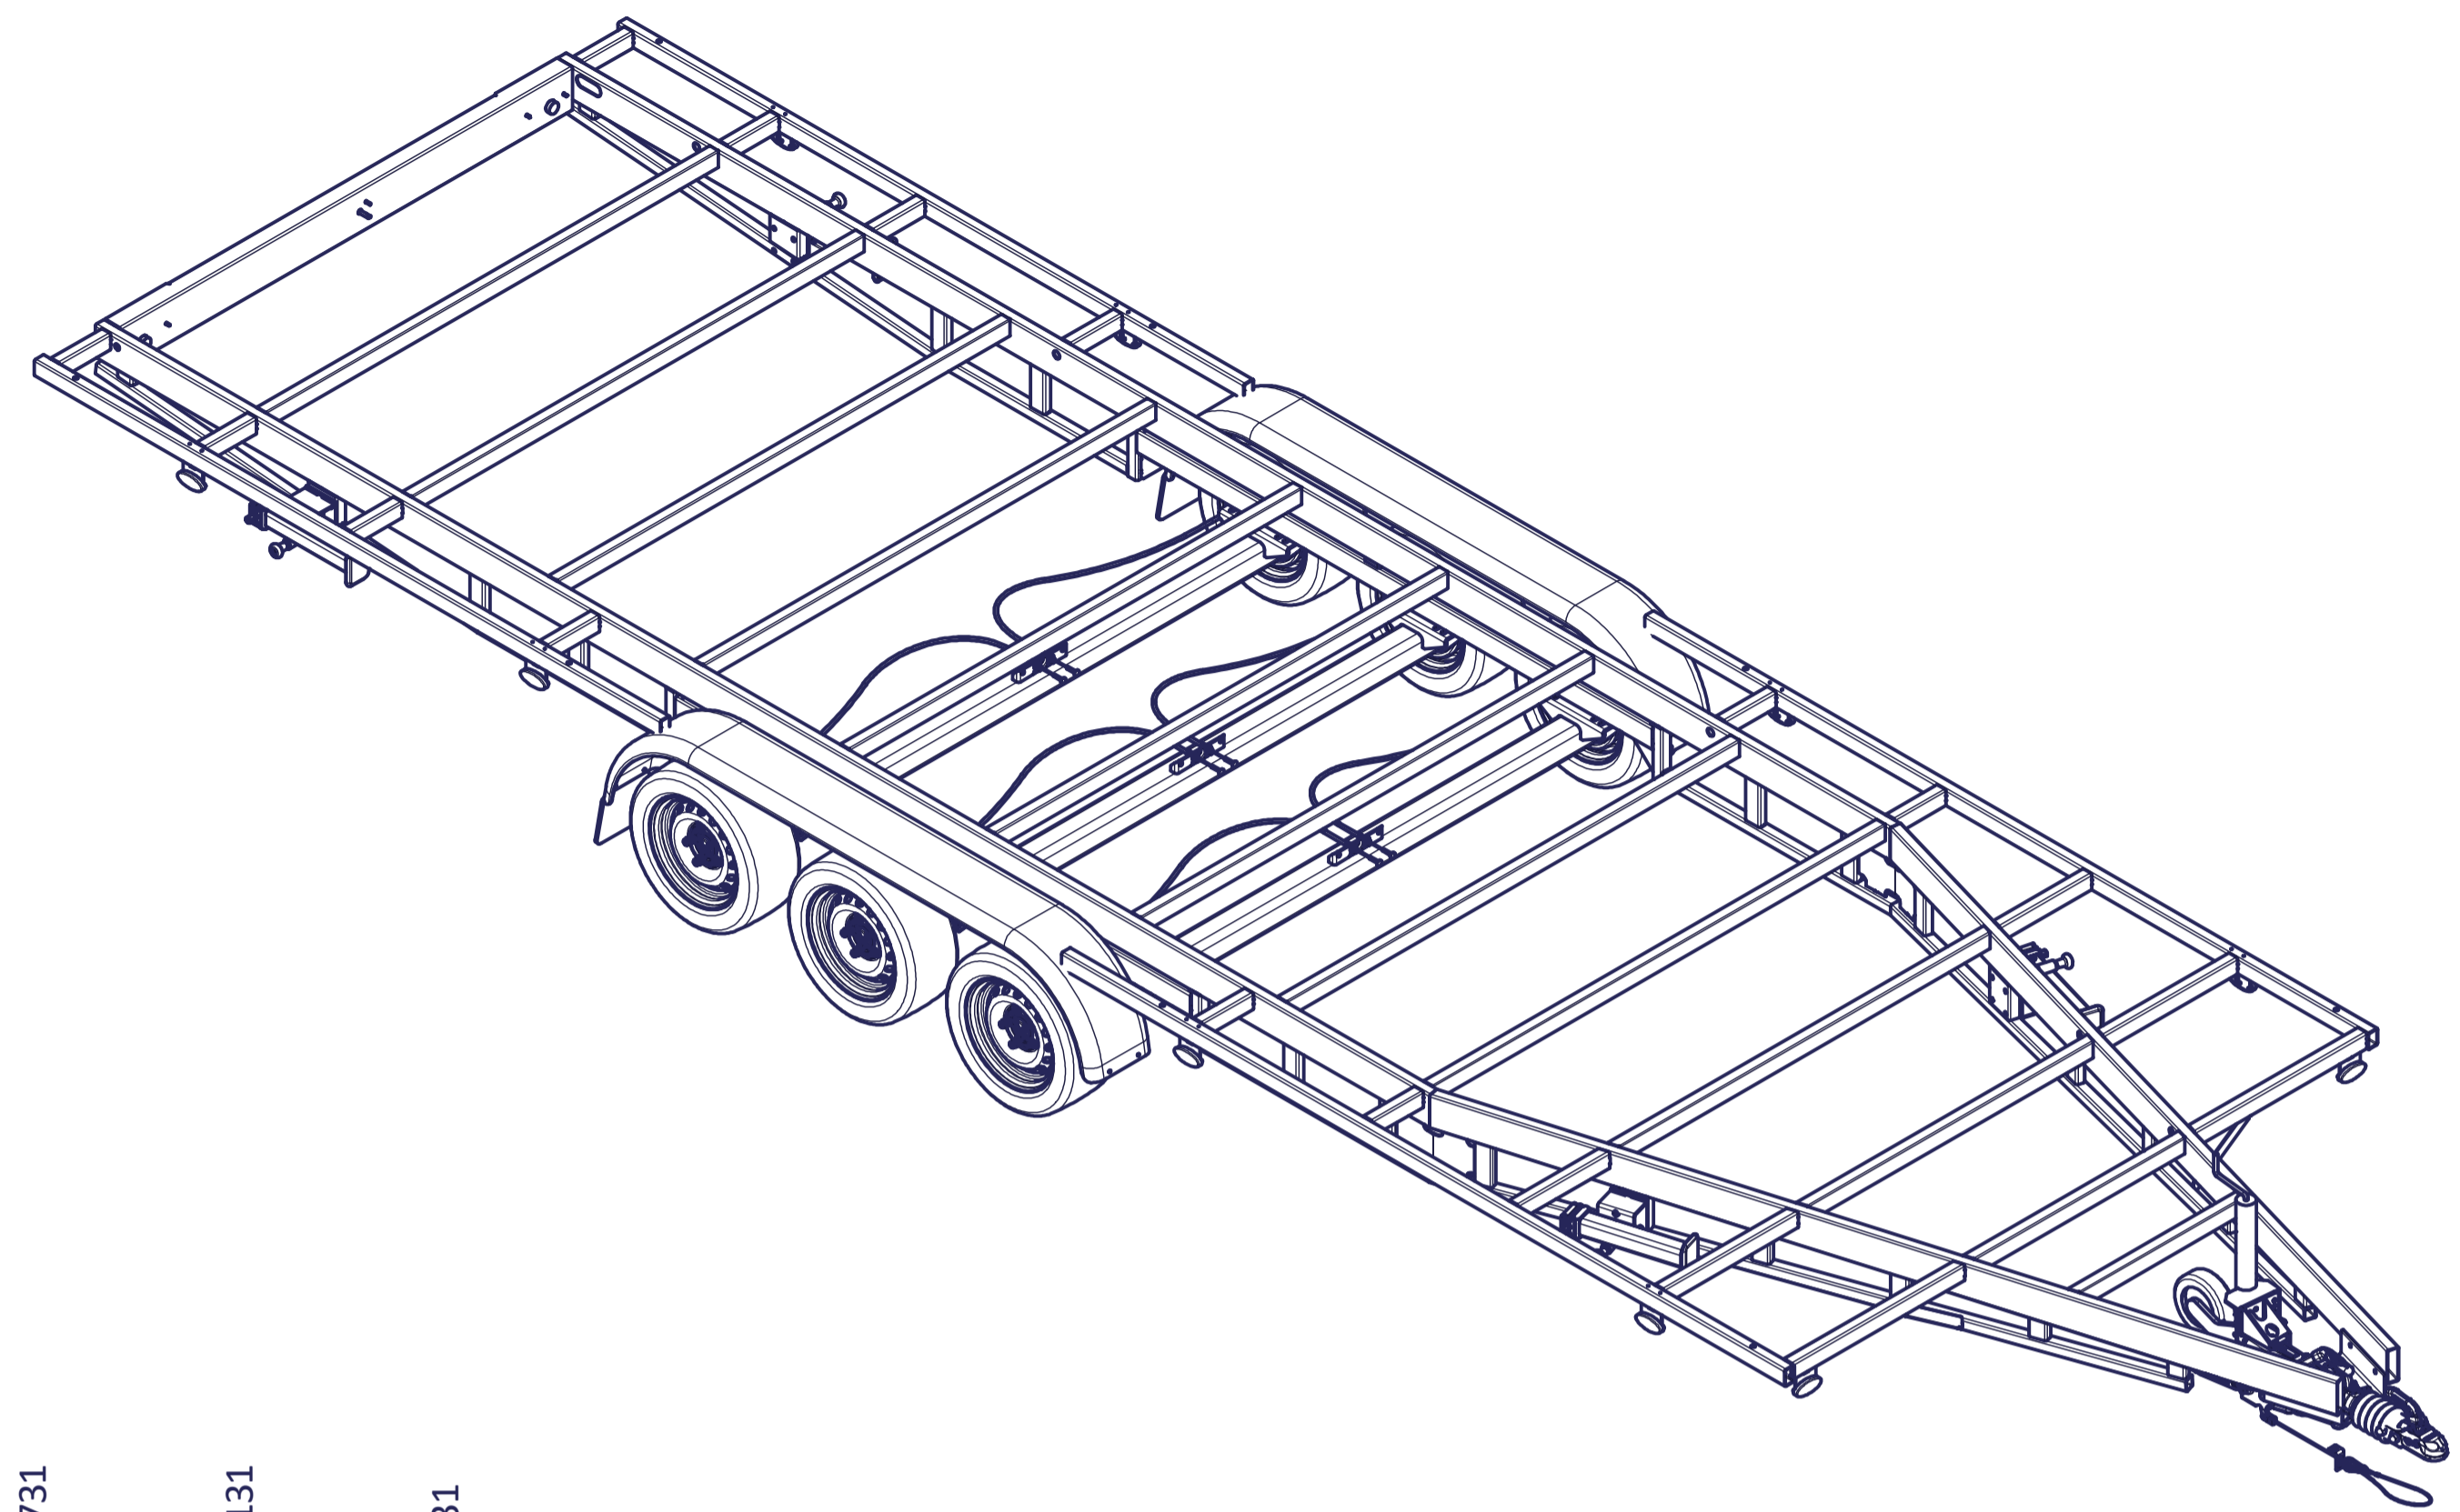

12 11 10 9 8 7 6 5 4 3 2 1

H G F E D C B A

TINY HOUSE 720 PLATEAU

Surface treatment: FRAME - ZINC PLATED	
QTY:	© VLEMMIX AANHANGWAGENS This drawing and its contents may not be made accessible and/or duplicated for others without permission. All rights reserved.
TOLERANCE:	UNIT: mm
ISO 2768-MK	DATE: 20-7-2020
PROJECT/DRAWING NO.: TINY HOUSE_PLATEAU	
SCALE: 1 : 20	DESCRIPTION: TINY HOUSE PLATEAU
SHEET: 6	
SHEETS: 9	