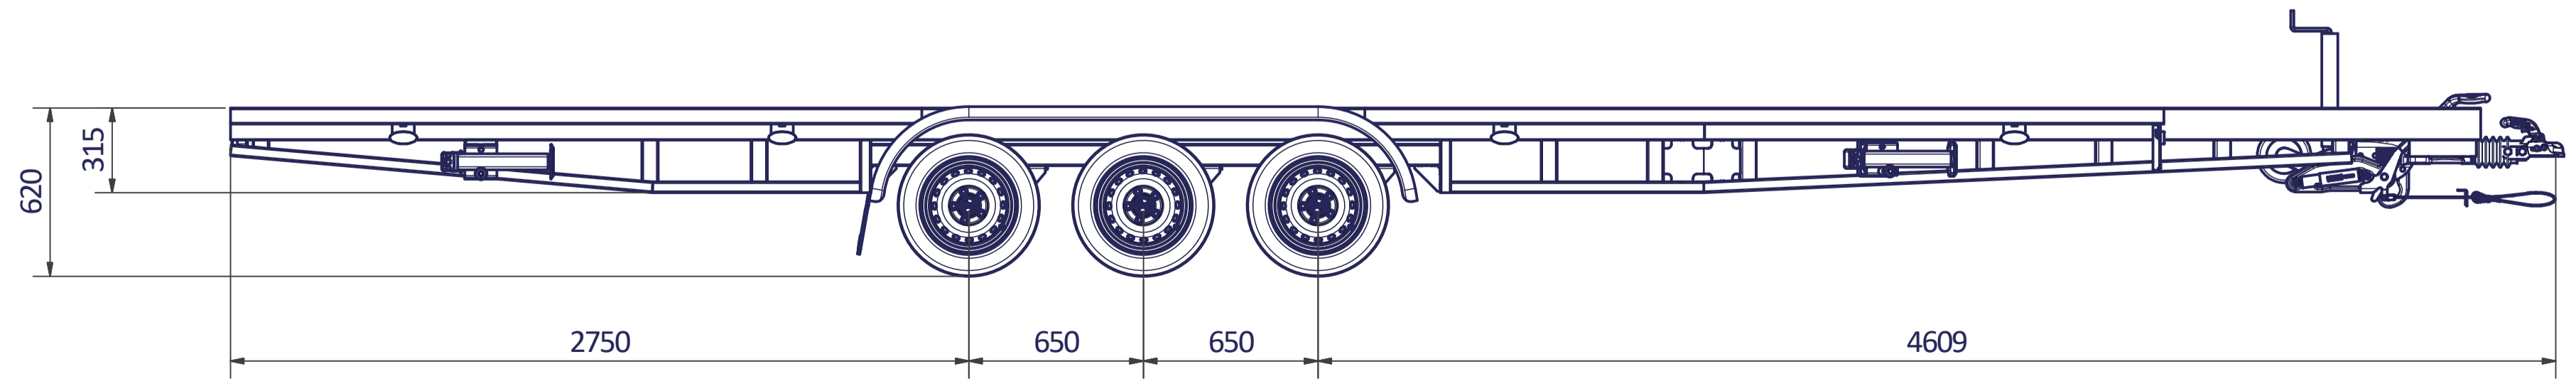

12 11 10 9 8 7 6 5 4 3 2 1

H G F E D C B A

TINY HOUSE 720 PLATEAU

Surface treatment: FRAME - ZINC PLATED	
QTY:	© VLEMMIX AANHANGWAGENS This drawing and its contents may not be made accessible and/or duplicated for others without permission. All rights reserved.
TOLERANCE:	UNIT: mm
ISO 2768-MK	DATE: 20-7-2020
PROJECT/DRAWING NO.: TINY HOUSE_PLATEAU	
SCALE: 1 : 20	DESCRIPTION: TINY HOUSE PLATEAU
SHEET: 6	
SHEETS: 9	