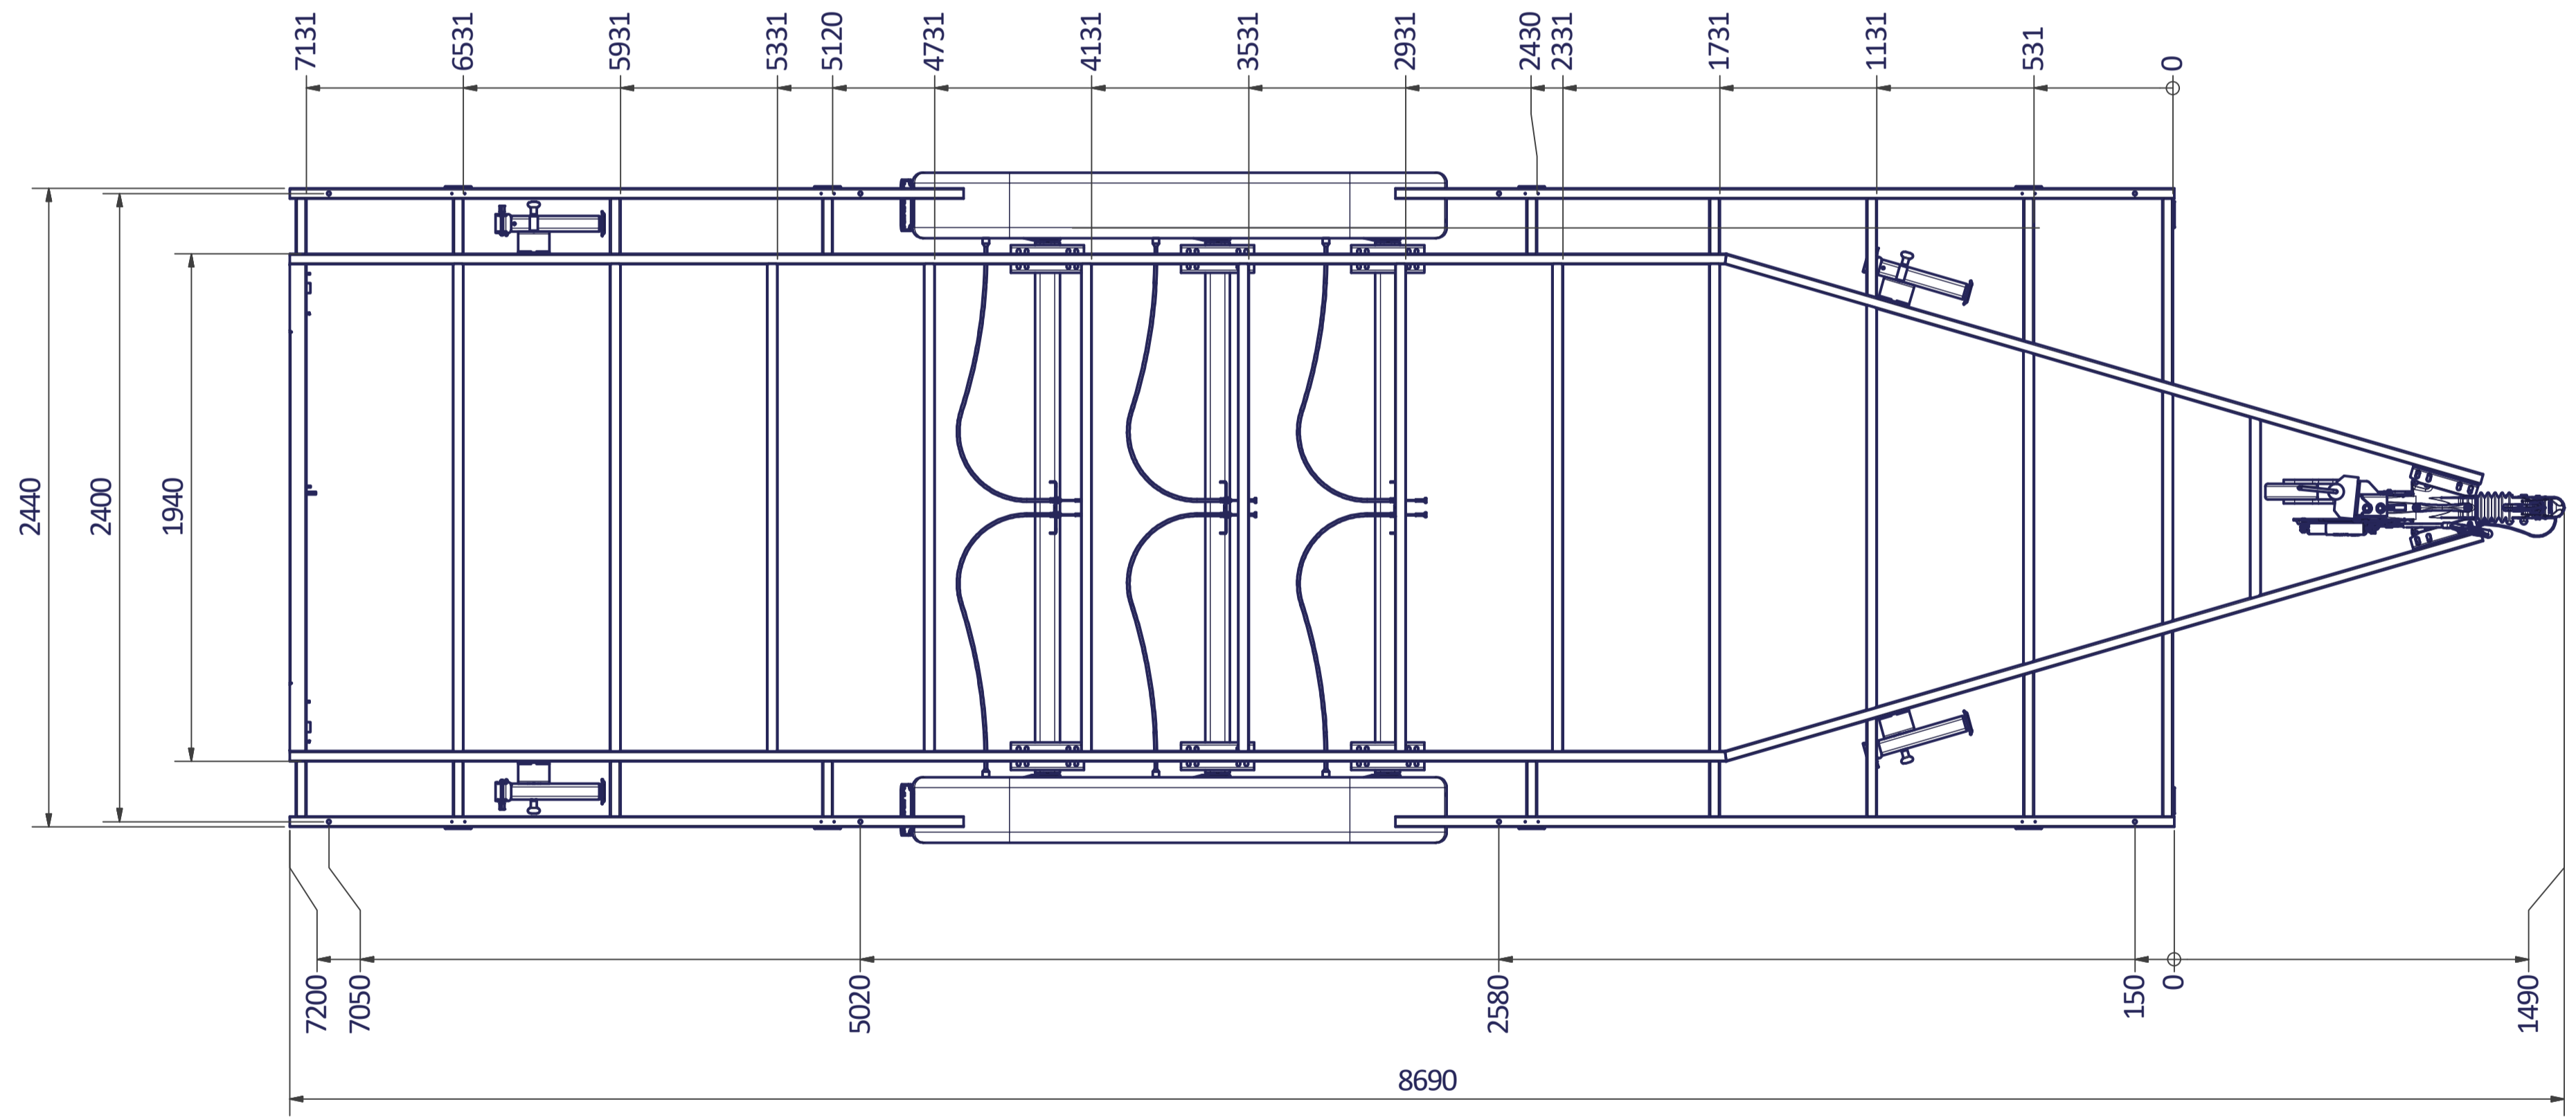

12 11 10 9 8 7 6 5 4 3 2 1

H G F E D C B A

TINY HOUSE 720 PLATEAU

Surface treatment: FRAME - ZINC PLATED	
QTY:	© VLEMMIX AANHANGWAGENS This drawing and its contents may not be made accessible and/or duplicated for others without permission. All rights reserved.
TOLERANCE:	UNIT: mm
ISO 2768-MK	DATE: 20-7-2020
PROJECT/DRAWING NO.: TINY HOUSE_PLATEAU	
SCALE: 1 : 20	DESCRIPTION: TINY HOUSE PLATEAU
SHEET: 6	
SHEETS: 9	

A1

12 11 10 9 8 7 6 5 4 3 2 1

H G F E D C B A