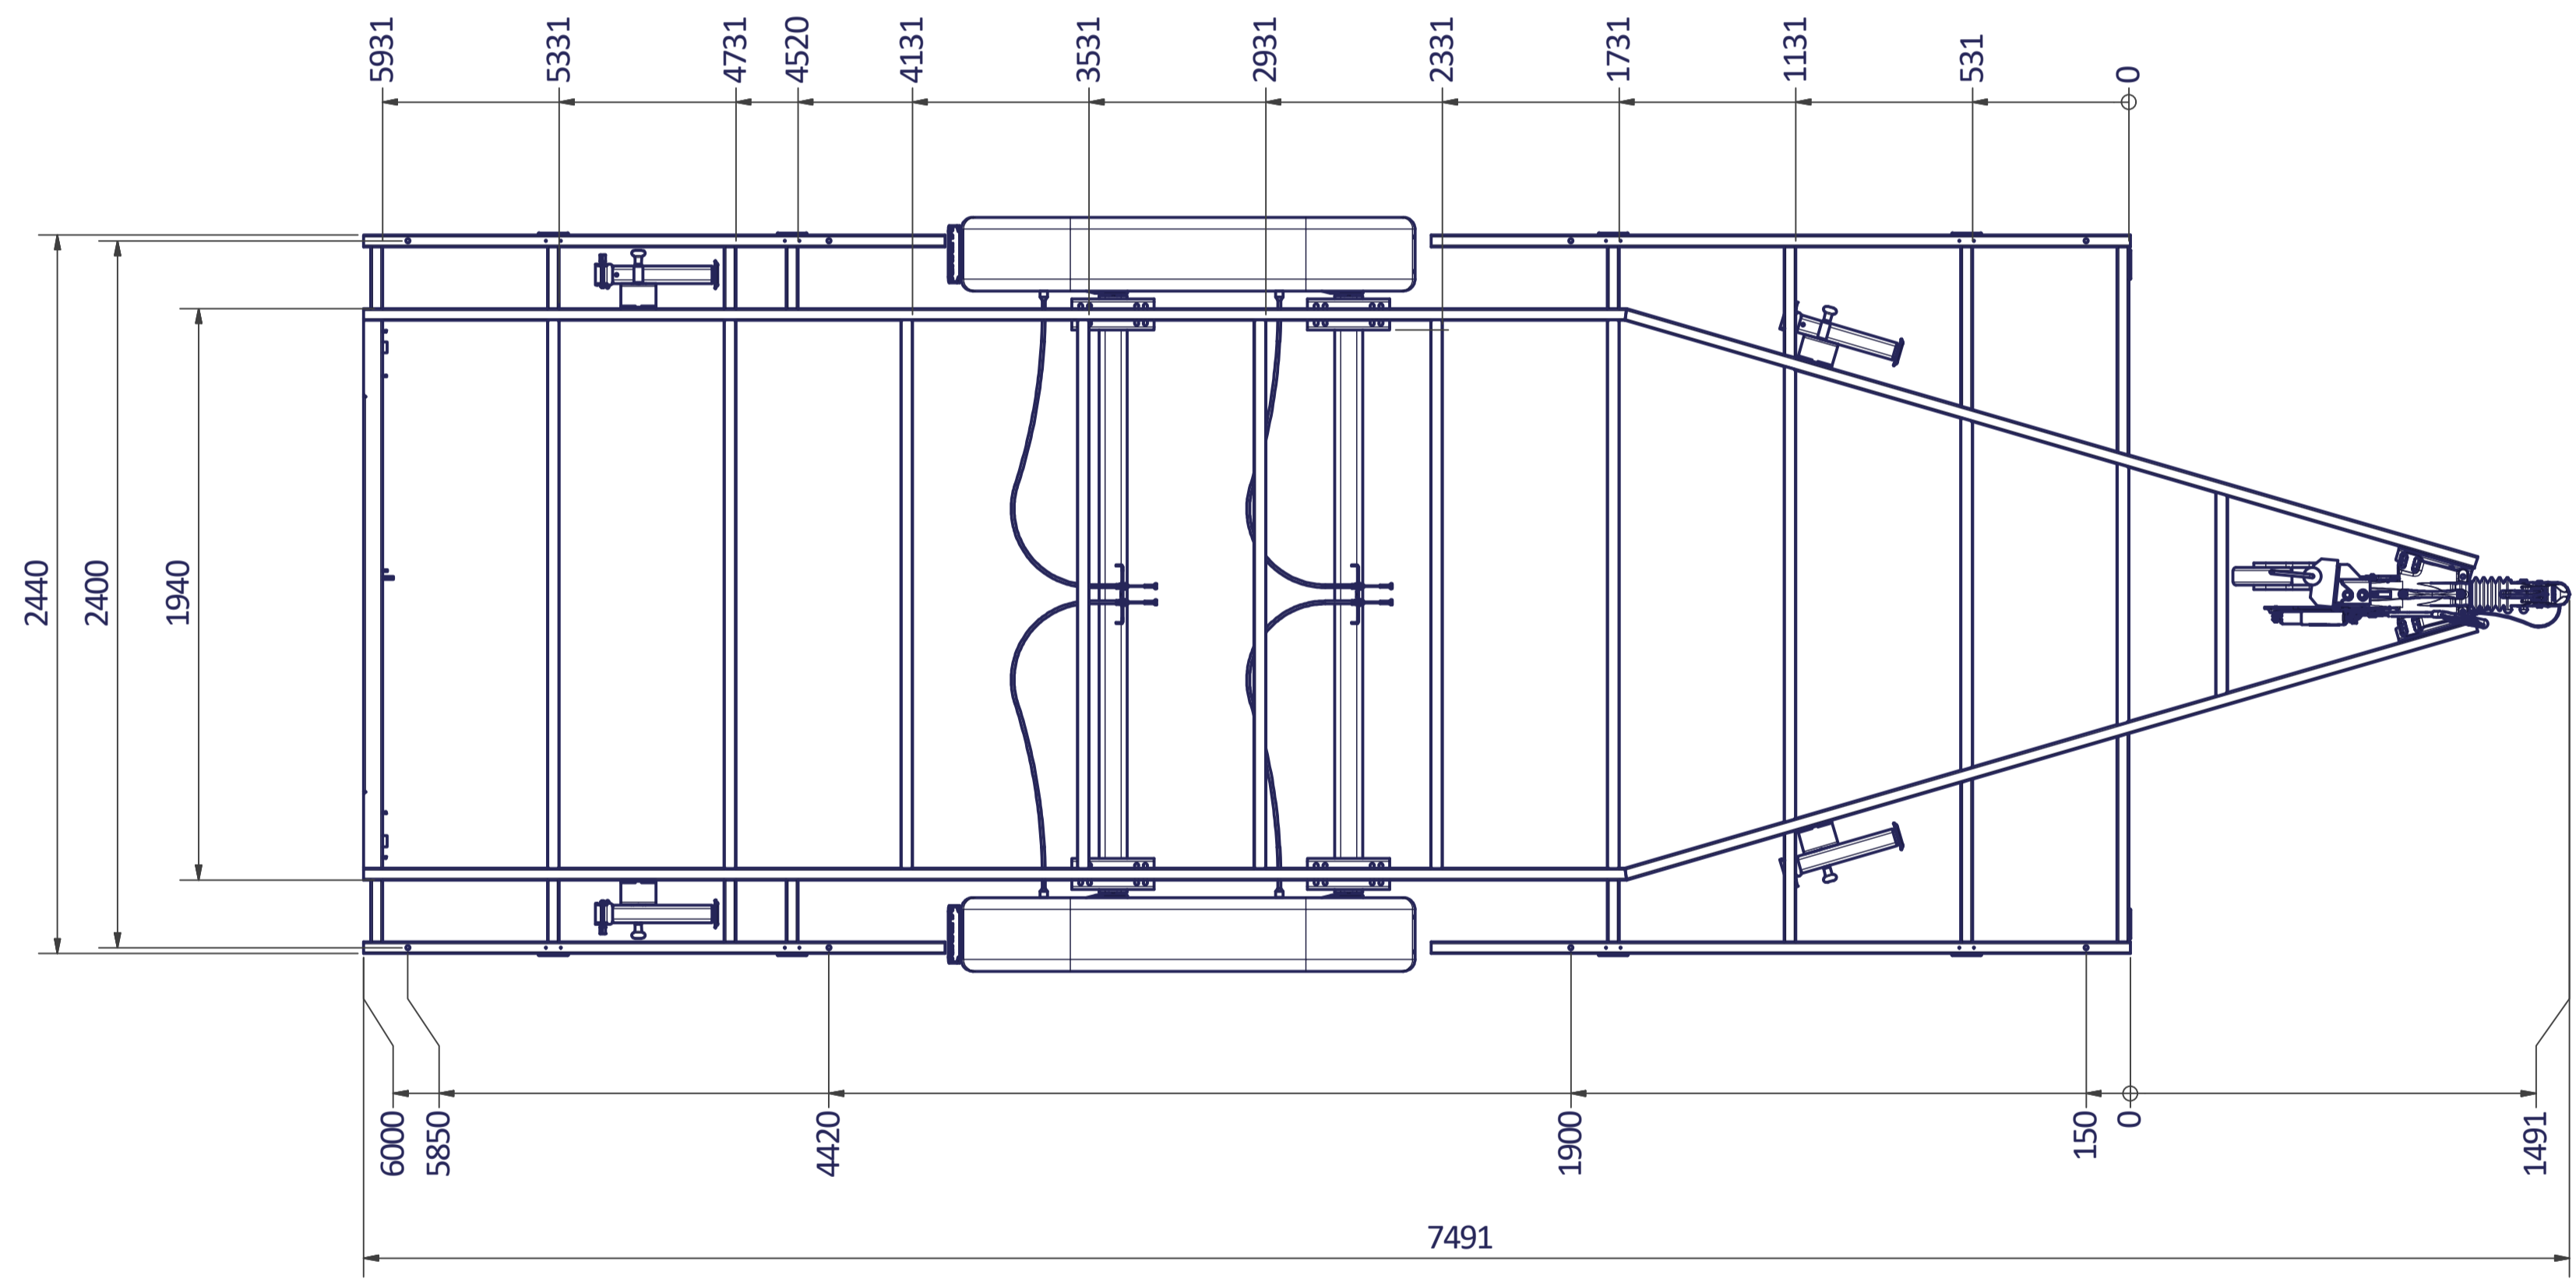

12 11 10 9 8 7 6 5 4 3 2 1

H G F E D C B A

TINY HOUSE 600

Surface treatment: FRAME - ZINC PLATED	
QTY:	© VLEMMIX AANHANGWAGENS This drawing and its contents may not be made accessible and/or duplicated for others without permission. All rights reserved.
TOLERANCE:	UNIT: DRAWN BY: J.H.
ISO 2768-MK	DATE: 20-7-2020
VLEMMIX aanhangwagens	
PROJECT/DRAWING NO.:	3374_TINY HOUSE
SCALE:	DESCRIPTION:
1 : 20	TINY HOUSE
SHEET:	9
SHEETS:	10

A1

12 11 10 9 8 7 6 5 4 3 2 1