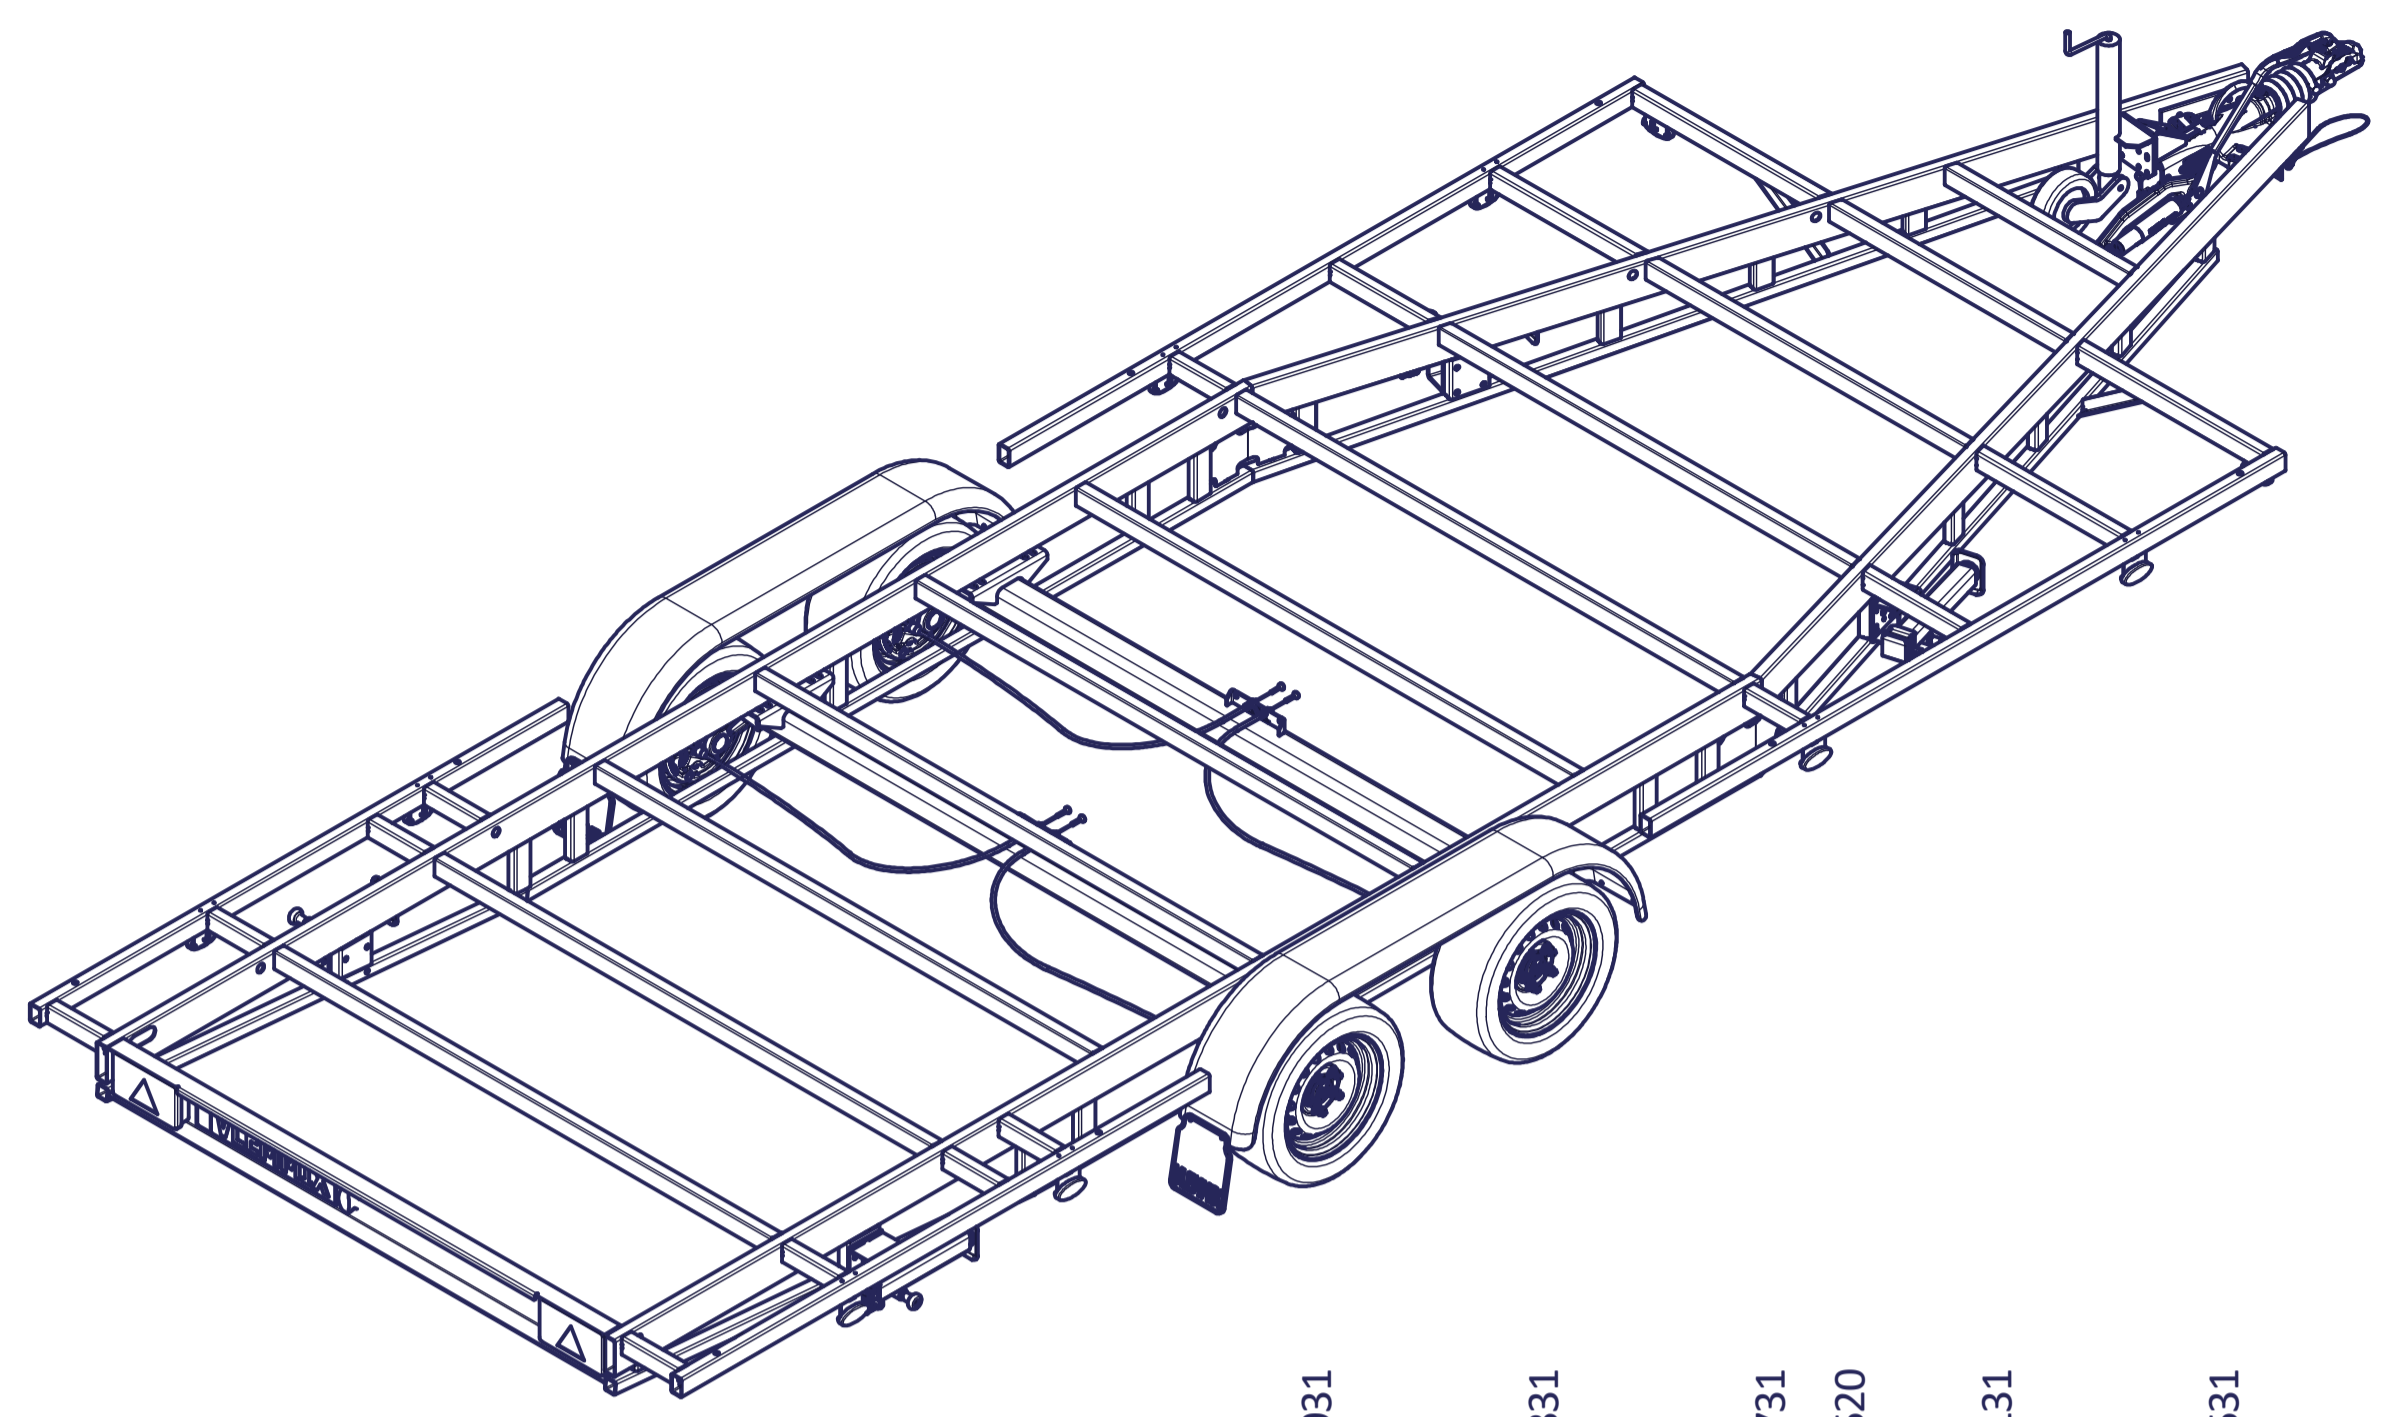

12 11 10 9 8 7 6 5 4 3 2 1

H G F E D C B A

TINY HOUSE 600

Surface treatment: FRAME - ZINC PLATED	
QTY:	© VLEMMIX AANHANGWAGENS This drawing and its contents may not be made accessible and/or duplicated for others without permission. All rights reserved.
TOLERANCE:	UNIT: DRAWN BY: J.H.
ISO 2768-MK	DATE: 20-7-2020
VLEMMIX aanhangwagens	
PROJECT/DRAWING NO.:	3374_TINY HOUSE
SCALE:	DESCRIPTION:
1 : 20	TINY HOUSE
SHEET:	9
SHEETS:	10

A1

12 11 10 9 8 7 6 5 4 3 2 1