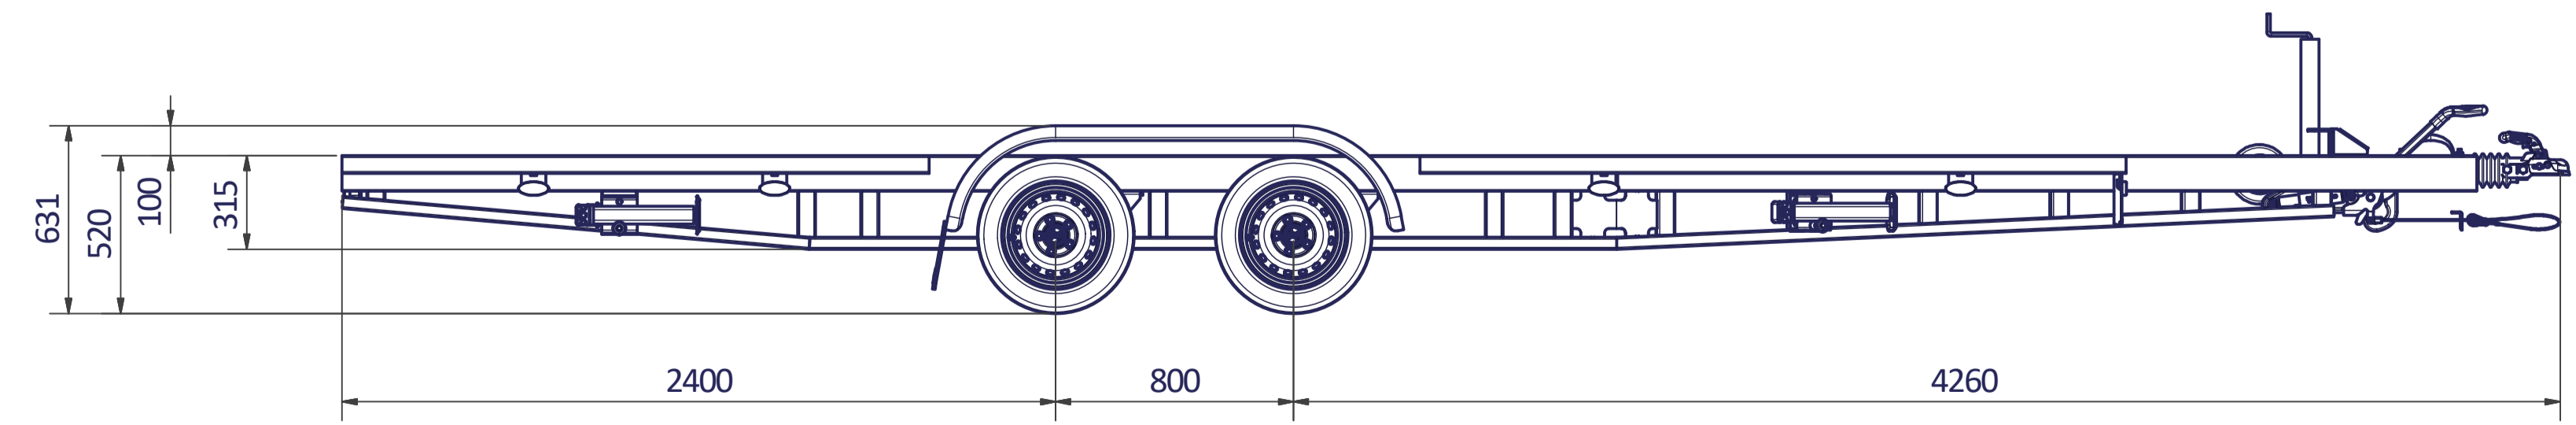

12 11 10 9 8 7 6 5 4 3 2 1

H G F E D C B A

TINY HOUSE 600

Surface treatment: FRAME - ZINC PLATED	
QTY:	© VLEMMIX AANHANGWAGENS This drawing and its contents may not be made accessible and/or duplicated for others without permission. All rights reserved.
TOLERANCE:	UNIT: DRAWN BY: J.H.
ISO 2768-MK	DATE: 20-7-2020
VLEMMIX aanhangwagens	
PROJECT/DRAWING NO.:	3374_TINY HOUSE
SCALE:	DESCRIPTION:
1 : 20	TINY HOUSE
SHEET:	9
SHEETS:	10

A1

12 11 10 9 8 7 6 5 4 3 2 1