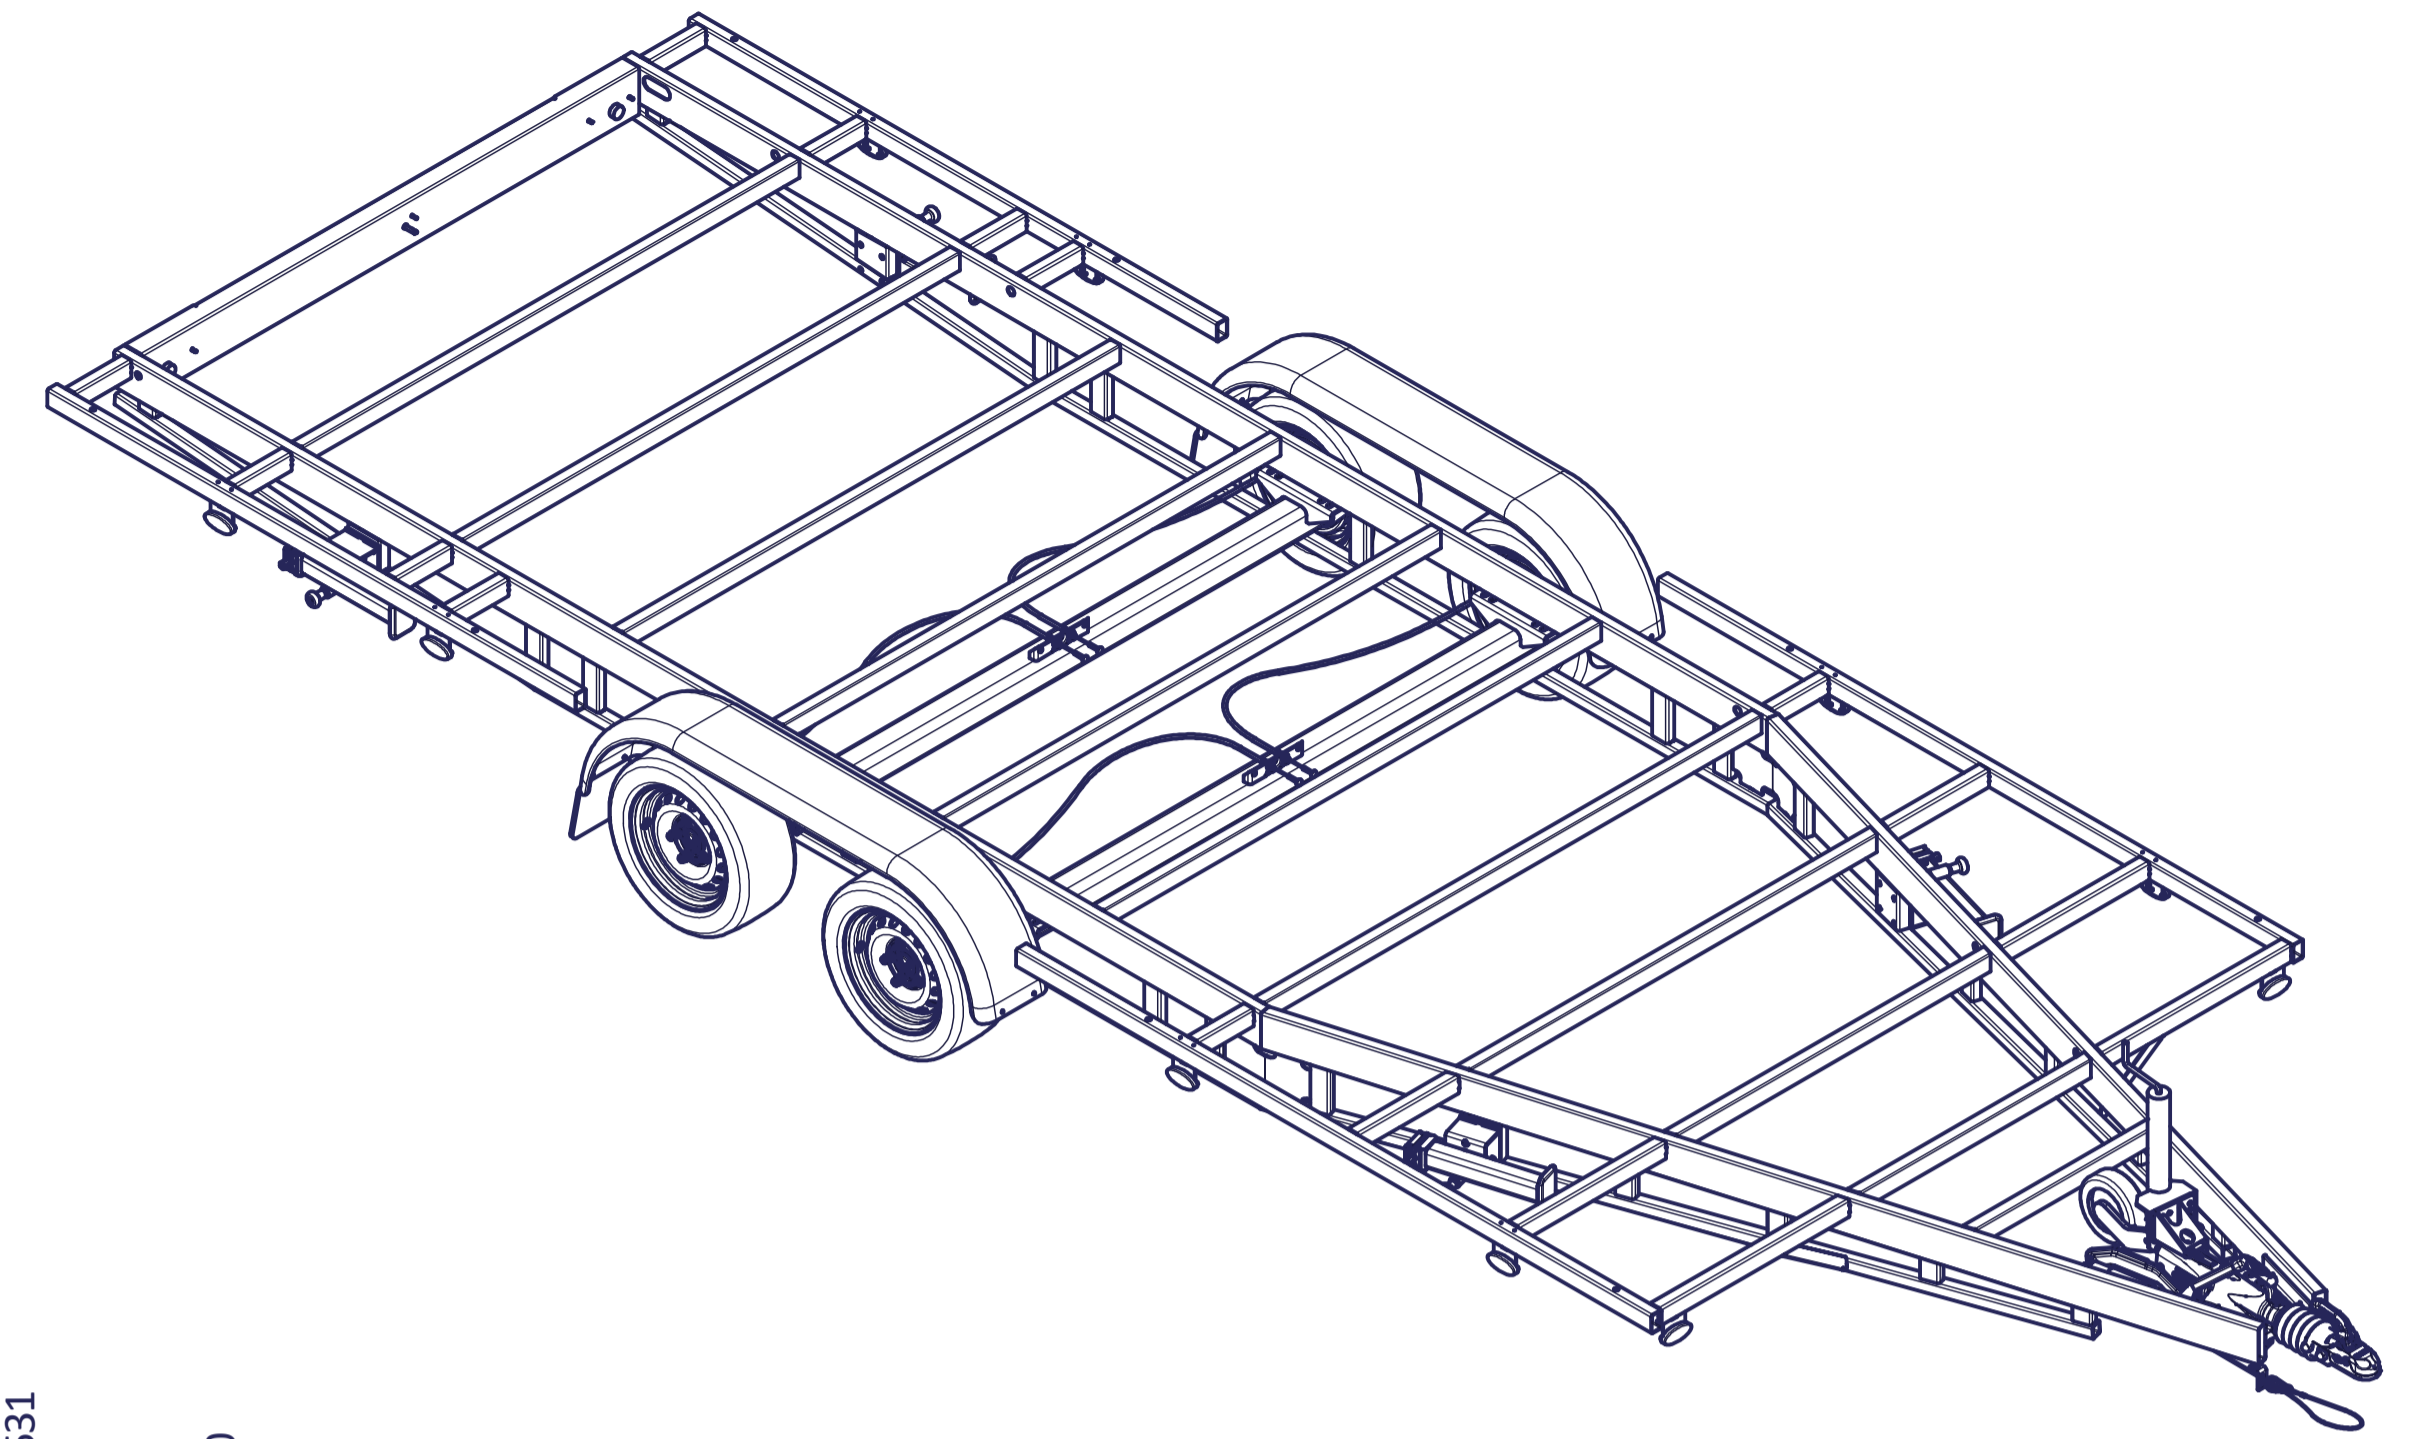

12 11 10 9 8 7 6 5 4 3 2 1

H G F E D C B A

TINY HOUSE 600

Surface treatment: FRAME - ZINC PLATED	
QTY:	© VLEMMIX AANHANGWAGENS This drawing and its contents may not be made accessible and/or duplicated for others without permission. All rights reserved.
TOLERANCE:	UNIT: DRAWN BY: J.H.
ISO 2768-MK	DATE: 20-7-2020
VLEMMIX aanhangwagens	
PROJECT/DRAWING NO.:	3374_TINY HOUSE
SCALE:	DESCRIPTION:
1 : 20	TINY HOUSE
SHEET:	9
SHEETS:	10

A1

12 11 10 9 8 7 6 5 4 3 2 1