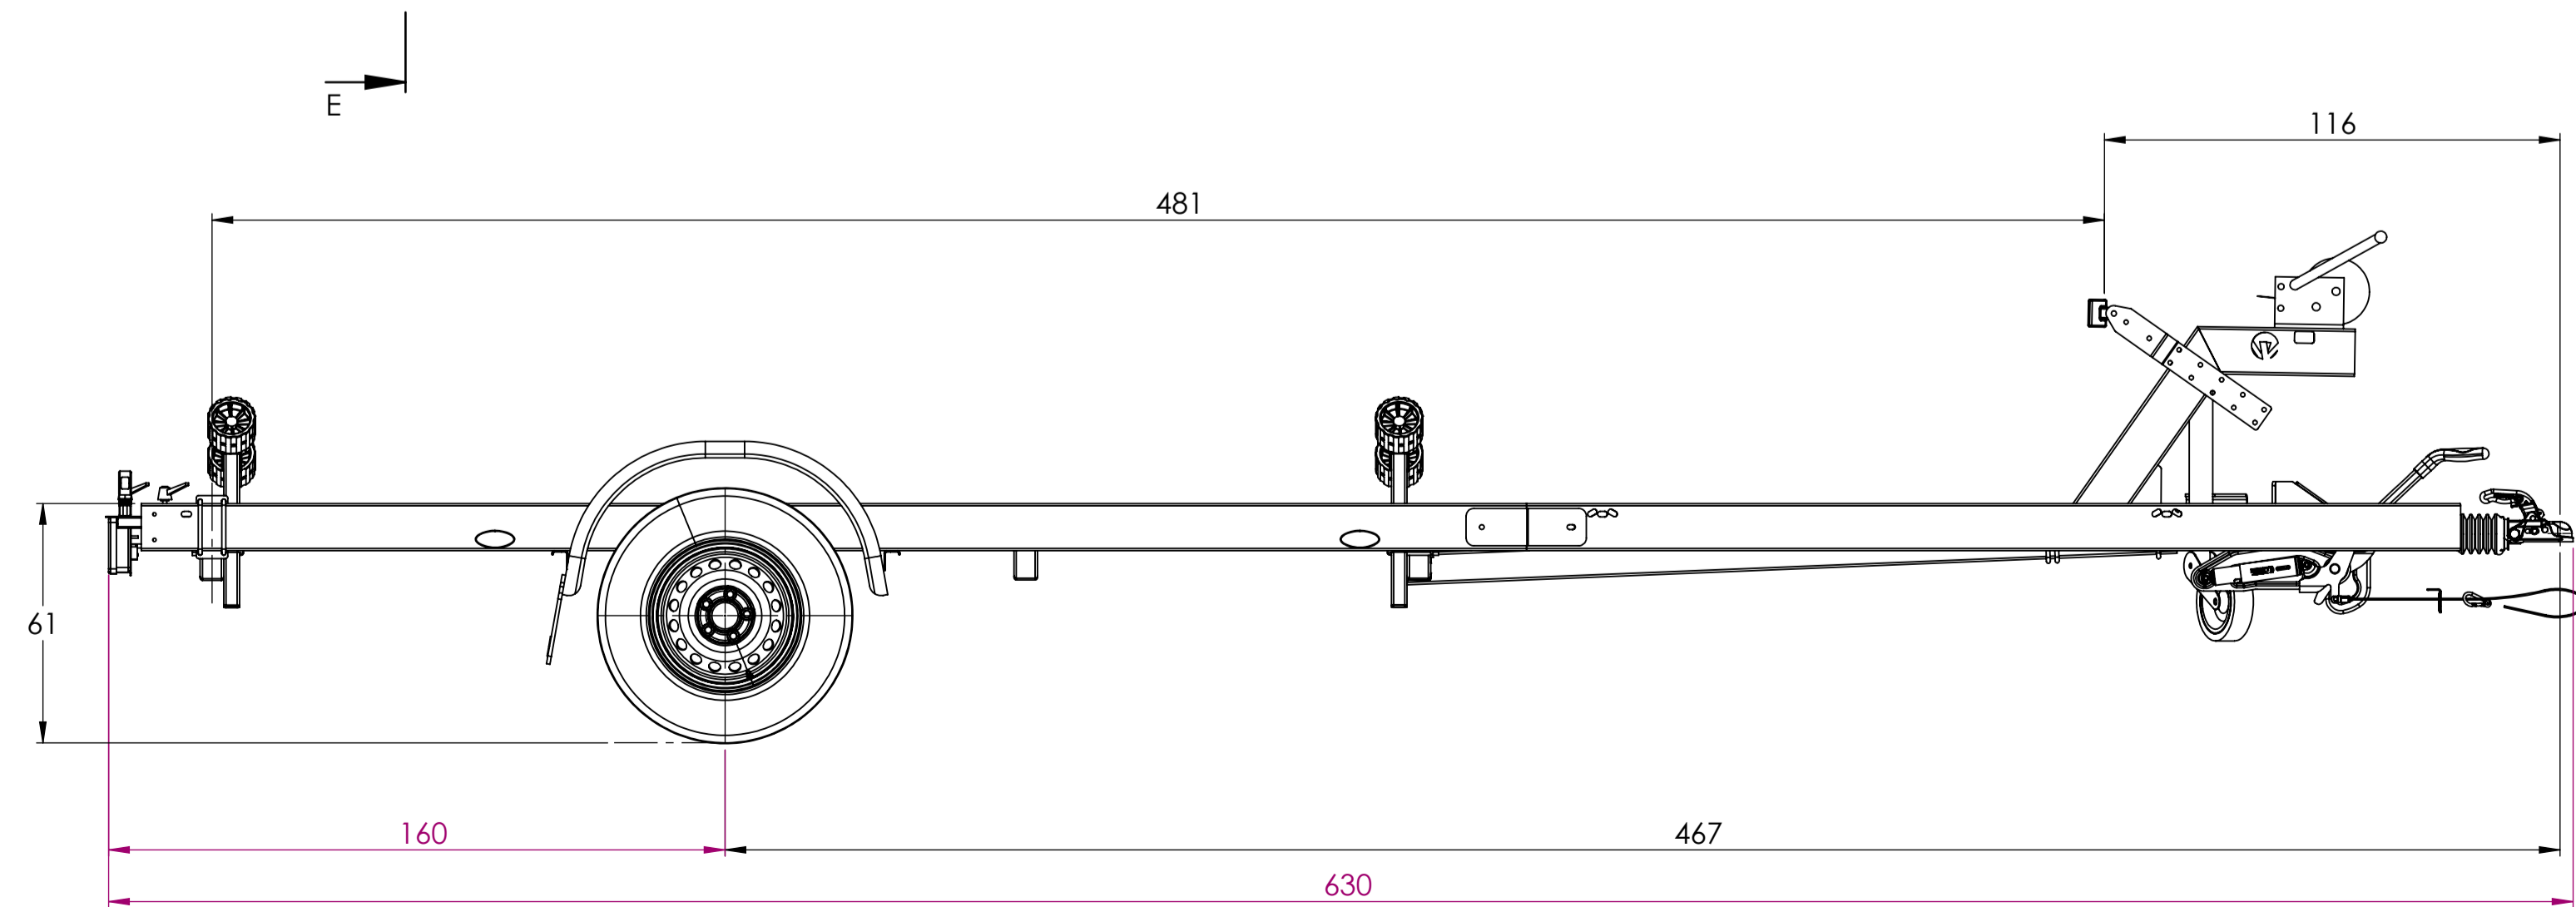

SECTION E-E

BOAT TRAILER 630 ZR

1x 1350/1500 kg

©Vlemmix Trailers. All rights reserved. This drawing and its contents may not be made accessible and/or duplicated for others without permission.	
TOLERANCE: ISO 2768-MK	DRAWN BY: BV
PROJECTION:	DATE: 6-5-2026
UNIT: cm	DESCRIPTION:
SCALE: 1:16	DRAWING NO.:

REVISION: -	SIZE: A1
DRAWING NO.: BT-6.3-ZR	SHEET: 1/5