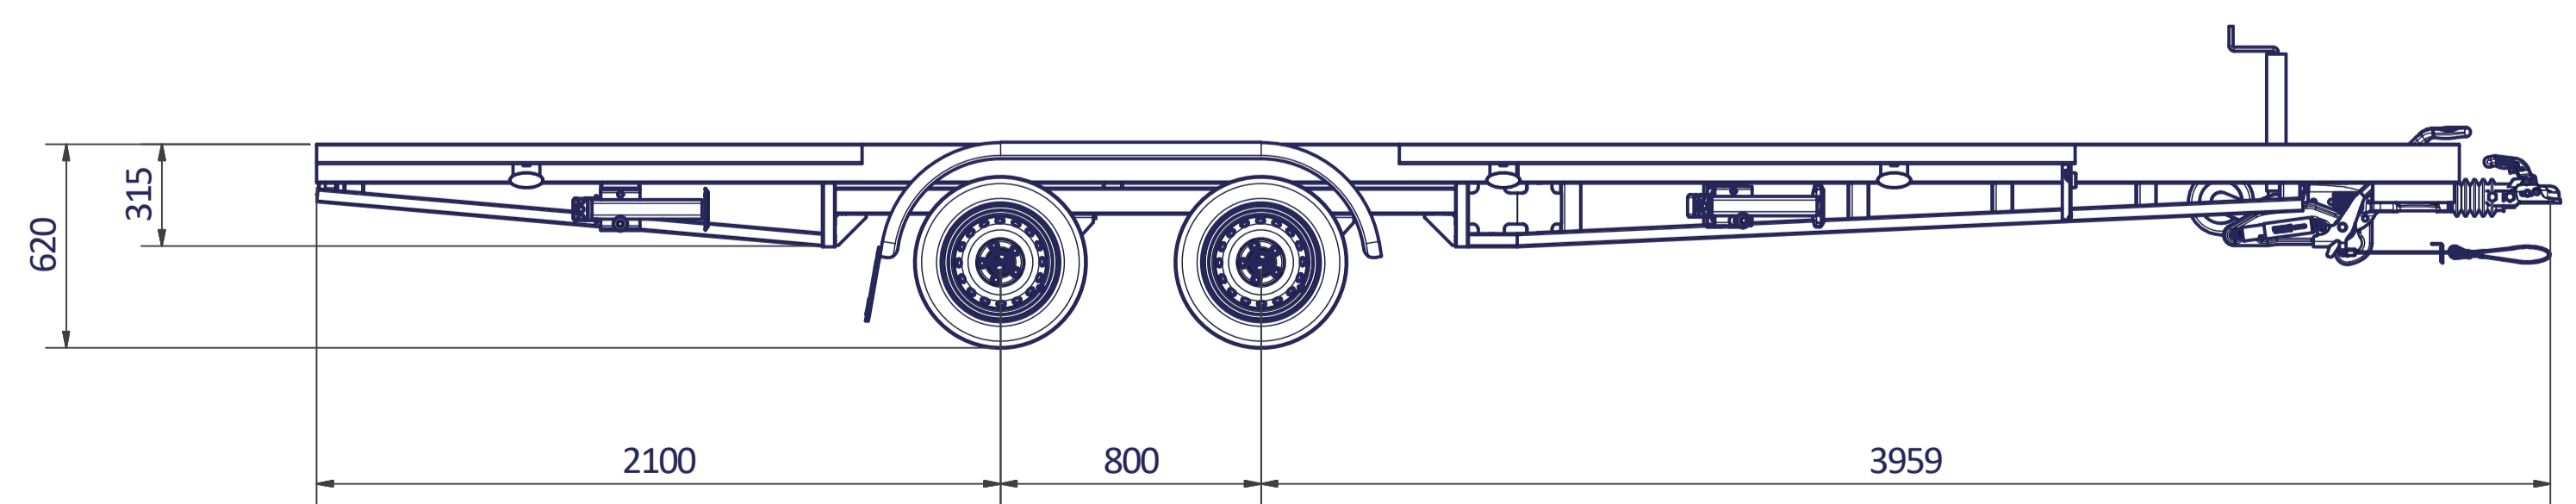

12 11 10 9 8 7 6 5 4 3 2 1

H
G
F
E
D
C
B
A

TINY HOUSE 540 PLATEAU

Surface treatment: FRAME - ZINC PLATED	
QTY:	© VLEMMIX AANHANGWAGENS This drawing and its contents may not be made accessible and/or duplicated for others without permission. All rights reserved.
TOLERANCE:	UNIT: DRAWN BY: J.H.
ISO 2768-MK	DATE: 20-7-2020
PROJECT/DRAWING NO.: TINY HOUSE_PLATEAU	
SCALE:	DESCRIPTION: TINY HOUSE PLATEAU
SHEET: 9	
SHEETS: 9	

A1

1 : 20

TINY HOUSE PLATEAU

12 11 10 9 8 7 6 5 4 3 2 1