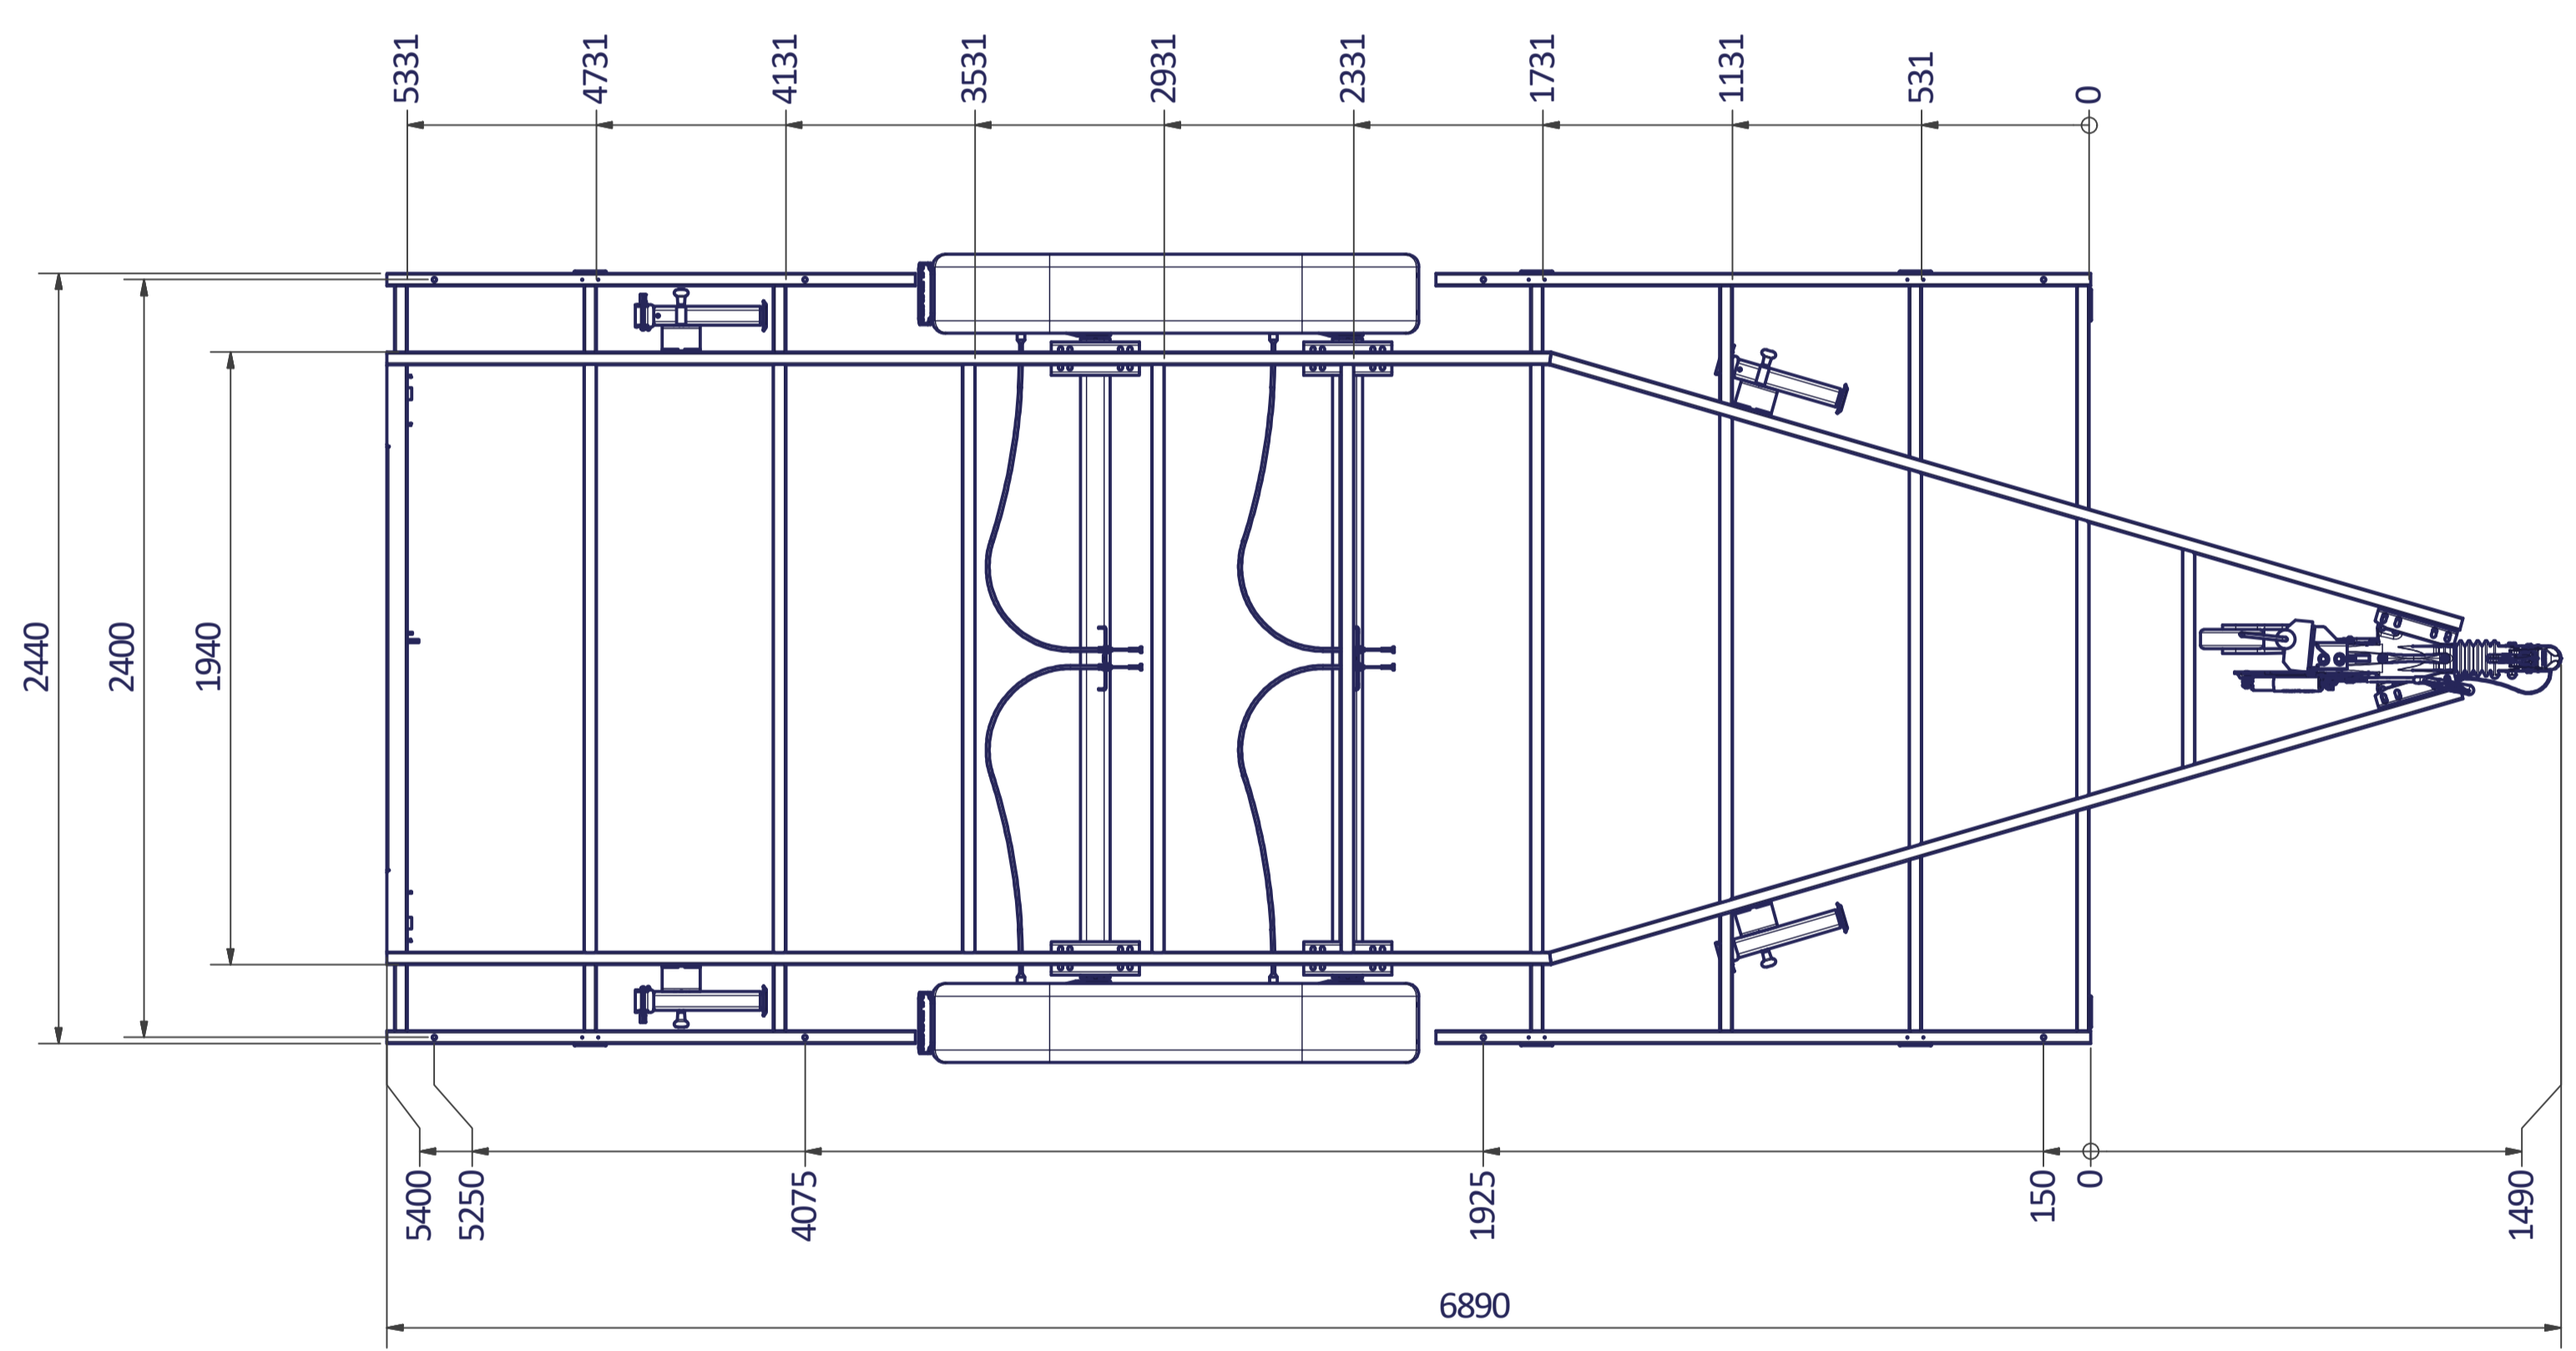

12 11 10 9 8 7 6 5 4 3 2 1

H
G
F
E
D
C
B
A

TINY HOUSE 540 PLATEAU

Surface treatment: FRAME - ZINC PLATED	
QTY:	© VLEMMIX AANHANGWAGENS This drawing and its contents may not be made accessible and/or duplicated for others without permission. All rights reserved.
TOLERANCE:	UNIT: DRAWN BY: J.H.
ISO 2768-MK	DATE: 20-7-2020
PROJECT/DRAWING NO.: TINY HOUSE_PLATEAU	
SCALE:	DESCRIPTION: TINY HOUSE PLATEAU
SHEET: 9	
SHEETS: 9	

A1

1 : 20

TINY HOUSE PLATEAU

12 11 10 9 8 7 6 5 4 3 2 1